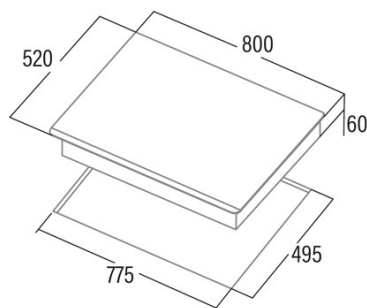

INSB 8021 BK

Cod. **08081401**

EAN **8422248109536**

INFORMACIÓN GENERAL

EAN/UPC	8422248109536
Subfamily	Induction

Product fiche

Number of cooking zones	4
Zone 1: Technology	Induction
Zone 1: Zone type	Rectangular Flexible
Zone 1: Position	Front Left
Zone 1: Diameter of the zone (mm)	21x20
Zone 1: Power (kW)	1,5
Zone 1: Booster (kW)	2
Zone 1: Consumption (Wh / kg)	182,9
Zone 1B: Diameter of the zone (mm)	N/A
Zone 1C: Diameter of the zone (mm)	N/A
Zone 2: Technology	Induction
Zone 2: Zone type	Rectangular Flexible
Zone 2: Position	Rear Left
Zone 2: Diameter of the zone (mm)	21x20
Zone 2: Power (kW)	2
Zone 2: Booster (kW)	2,8
Zone 2: Consumption (Wh / kg)	182,7
Zone 2B: Diameter of the zone (mm)	N/A
Zone 2C: Diameter of the zone (mm)	N/A
Zone 3: Technology	Induction
Zone 3: Zone type	Simple
Zone 3: Position	Centre
Zone 3: Diameter of the zone (mm)	30
Zone 3: Power (kW)	2,3
Zone 3: Booster (kW)	3
Zone 3: Consumption (Wh / kg)	216,3
Zone 3B: Diameter of the zone (mm)	N/A
Zone 3C: Diameter of the zone (mm)	N/A
Zone 4: Technology	Induction
Zone 4: Zone type	Simple
Zone 4: Position	Front Right
Zone 4: Diameter of the zone (mm)	18
Zone 4: Power (kW)	1,2
Zone 4: Booster (kW)	1,5
Zone 4: Consumption (Wh / kg)	179,5
Zone 4B: Diameter of the zone (mm)	N/A
Zone 4C: Diameter of the zone (mm)	N/A
Zone 5: Technology	N/A
Zone 5: Zone type	N/A
Zone 5: Position	N/A
Zone 5: Diameter of the zone (mm)	N/A
Zone 5B: Diameter of the zone (mm)	N/A
Zone 5C: Diameter of the zone (mm)	N/A
Zone 6: Technology	N/A
Zone 6: Zone type	N/A
Zone 6: Position	N/A
Zone 6: Diameter of the zone (mm)	N/A
Zone 6B: Diameter of the zone (mm)	N/A
Zone 6C: Diameter of the zone (mm)	N/A

Dimensions

Width (mm)	800
Height (mm)	60
Depth (mm)	520
Built-in width (mm)	745
Built-in height (mm)	56
Built-in depth (mm)	495