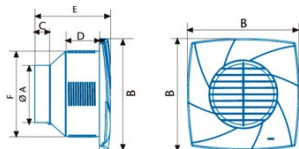

Ø A	B	C	D	E	F
CB-100 PLUS	976	190	26	57,4	129,4	1478

INFORMACIÓN GENERAL

EAN/UPC	8422248114387
Subfamily	Centrifugal

General features

Motor type	AC/SHADED POLE
Motor Model	SP5812
Motor power (W)	28
Lightning Technology	N/A
Light Quantity	N/A
Control description	N/A
Power levels	1
Timer	-
Timer Hygro	-
Electronic filter saturation indicator	-
Dimmable lighting	-

Installation

Width (mm)	190
Height (mm)	190
Depth (mm)	129,4
Total minimum height (mm)	190
Outlet diameter (mm)	976
Easy installation system	Si

Power connection

Rated voltage (V)	220-240
Rated frequency (Hz)	50/60
Rated power input (W)	28
Plug type	No plug

Accessories

Backdraught Shutter	Backdraught shutters included

Power and water connection

Rated voltage (V)	220-240
Rated frequency (Hz)	50/60
Rated power input (W)	28
Plug type	No plug