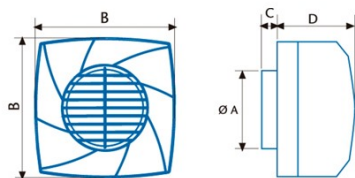

CB-250 PLUS

Cod. 00850000

EAN 8422248114417

	Ø A	B	C	D
CB-250 PLUS	96/118	208	17	122

INFORMACIÓN GENERAL

EAN/UPC	8422248114417
Subfamily	Centrifugal

General features

Motor type	AC/SHADED POLE
Motor Model	SP5820
Motor power (W)	45
Lightning Technology	N/A
Light Quantity	N/A
Filter Type	N/A
Number of layers	N/A
Control description	N/A
Power levels	1
Timer	-
Timer Hygro	-
Electronic filter saturation indicator	√
Dimmable lighting	-

Installation

Width (mm)	208
Height (mm)	208
Depth (mm)	139
Total minimum height (mm)	208
Outlet diameter (mm)	119
Anti-return flap included	√
Easy installation system	Si

Power connection

Rated voltage (V)	230
Rated frequency (Hz)	50
Rated power input (W)	45
Plug type	No plug