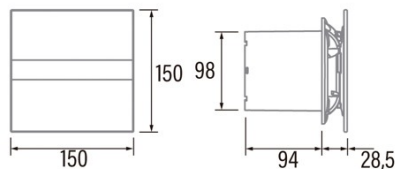

E-100 G BK

Cod. 00900402

EAN 8422248071871

INFORMACIÓN GENERAL

EAN/UPC	8422248071871
Subfamily	Axial

General features

Motor type	AC/SHADED POLE LOW CONSUMPTION
Motor Model	SP5812
Motor power (W)	8
Lightning Technology	N/A
Light Quantity	N/A
Filter Type	N/A
Number of layers	N/A
Control description	N/A
Power levels	N/A
Timer	-
Timer Hygro	-
Electronic filter saturation indicator	-
Dimmable lighting	-

Installation

Width (mm)	150
Height (mm)	150
Depth (mm)	94
Total minimum height (mm)	2300
Outlet diameter (mm)	98
Maximum pressure (Pa)	20
Anti-return flap included	-
Easy installation system	No

Power connection