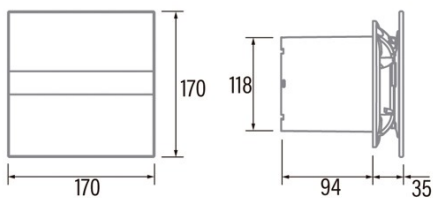

INFORMACIÓN GENERAL

EAN/UPC	8422248056816
Subfamily	Axial

General features

Motor type	AC/SHADED POLE LOW CONSUMPTION
Motor Model	SP5820
Motor power (W)	11
Lightning Technology	N/A
Light Quantity	N/A
Filter Type	N/A
Number of layers	N/A
Control description	Potentiometer
Power levels	N/A
Timer	√
Timer Hygro	-
Electronic filter saturation indicator	-
Dimmable lighting	-

Installation

Width (mm)	170
Height (mm)	170
Depth (mm)	94
Total minimum height (mm)	2300
Outlet diameter (mm)	118
Maximum pressure (Pa)	30
Anti-return flap included	-
Easy installation system	No

Power connection

Rated voltage (V)	220-240
Rated frequency (Hz)	50/60
Rated power input (W)	11
Protection against electric shock	Class II
Plug type	No plug

Accessories

Fixed Grid	1920200
Overpressure shutter	1920300
Backdraught Shutter	1990094

Power and water connection

Rated voltage (V)	220-240
Rated frequency (Hz)	50/60
Rated power input (W)	11
Protection against electric shock	Class II
Plug type	No plug