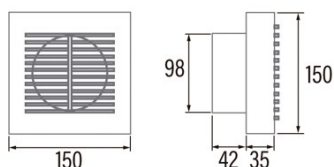

INFORMACIÓN GENERAL

EAN/UPC	8422248110006
Subfamily	Axial

General features

Motor type	AC/SHADED POLE
Motor Model	SP5812
Motor power (W)	15
Lightning Technology	N/A
Light Quantity	N/A
Filter Type	N/A
Number of layers	N/A
Control description	N/A
Power levels	N/A
Timer	-
Timer Hygro	-
Electronic filter saturation indicator	-
Dimmable lighting	-

Installation

Width (mm)	150
Height (mm)	150
Depth (mm)	42
Total minimum height (mm)	2300
Outlet diameter (mm)	98
Maximum pressure (Pa)	25
Anti-return flap included	-
Easy installation system	No

Power connection

Rated voltage (V)	220-240
Rated frequency (Hz)	50/60
Rated power input (W)	15
Protection against electric shock	Class II
Plug type	No plug

Accessories

Fixed Grid	1910200
Overpressure shutter	1910300
Window Kit	1910000
Window Fixing Ring	1910100

Power and water connection

Rated voltage (V)	220-240
Rated frequency (Hz)	50/60
Rated power input (W)	15
Protection against electric shock	Class II
Plug type	No plug