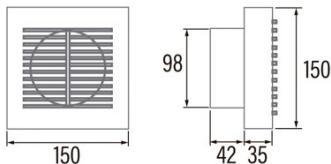

B-10

Cod. 00910000

EAN 8422248110006

INFORMACIÓN GENERAL

EAN/UPC	8422248110006
Subfamily	Axial

General features

Motor type	AC/SHADED POLE
Motor Model	SP5812
Motor power (W)	15
Lightning Technology	N/A
Light Quantity	N/A
Filter Type	N/A
Number of layers	N/A
Control description	N/A
Power levels	N/A
Timer	-
Timer Hygro	-
Electronic filter saturation indicator	-
Dimmable lighting	-

Installation

Width (mm)	150
Height (mm)	150
Depth (mm)	42
Total minimum height (mm)	2300
Outlet diameter (mm)	98
Maximum pressure (Pa)	25
Anti-return flap included	-
Easy installation system	No

Power connection