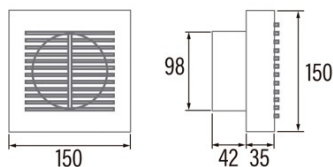

B-10 TIMER

Cod. 00911000

EAN 8422248110105

INFORMACIÓN GENERAL

EAN/UPC	8422248110105
Subfamily	Axial

General features

Motor type	AC/SHADED POLE
Motor Model	SP5812
Motor power (W)	15
Lightning Technology	N/A
Light Quantity	N/A
Filter Type	N/A
Number of layers	N/A
Control description	Potentiometer
Power levels	N/A
Timer	-
Timer Hygro	-
Electronic filter saturation indicator	-
Dimmable lighting	-

Installation

Width (mm)	150
Height (mm)	150
Depth (mm)	42
Total minimum height (mm)	2300
Outlet diameter (mm)	98
Maximum pressure (Pa)	25
Anti-return flap included	-
Easy installation system	No

Power connection