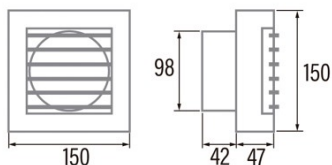

INFORMACIÓN GENERAL

EAN/UPC	8422248110204
Subfamily	Axial

General features

Motor type	AC/SHADED POLE
Motor Model	SP5820
Motor power (W)	15
Lightning Technology	N/A
Light Quantity	N/A
Filter Type	N/A
Number of layers	N/A
Control description	N/A
Power levels	N/A
Timer	-
Timer Hygro	-
Electronic filter saturation indicator	-
Dimmable lighting	-

Installation

Width (mm)	150
Height (mm)	150
Depth (mm)	42
Total minimum height (mm)	2300
Outlet diameter (mm)	98
Maximum pressure (Pa)	25
Anti-return flap included	-
Easy installation system	No

Power connection

Rated voltage (V)	220-240
Rated frequency (Hz)	50/60
Rated power input (W)	15
Protection against electric shock	Class II
Plug type	No plug

Accessories

Fixed Grid	1910200
Overpressure shutter	1910300
Window Kit	1910000
Window Fixing Ring	1910100

Power and water connection

Rated voltage (V)	220-240
Rated frequency (Hz)	50/60
Rated power input (W)	15
Protection against electric shock	Class II
Plug type	No plug