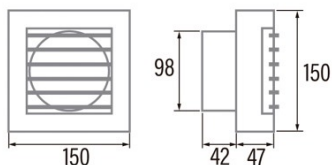

B-10 MATIC-TIMER

Cod. 00916000

EAN 8422248110303

INFORMACIÓN GENERAL

EAN/UPC	8422248110303
Subfamily	Axial

General features

Motor type	AC/SHADED POLE
Motor Model	SP5812
Motor power (W)	15
Lightning Technology	N/A
Light Quantity	N/A
Filter Type	N/A
Number of layers	N/A
Control description	Potentiometer
Power levels	N/A
Timer	-
Timer Hygro	-
Electronic filter saturation indicator	-
Dimmable lighting	-

Installation

Width (mm)	150
Height (mm)	150
Depth (mm)	42
Total minimum height (mm)	2300
Outlet diameter (mm)	98
Maximum pressure (Pa)	25
Anti-return flap included	-
Easy installation system	No

Power connection