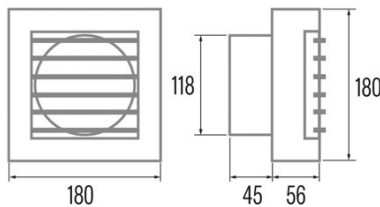

B-12 MATIC TIMER

Cod. 00926000

EAN 8422248110808

INFORMACIÓN GENERAL

EAN/UPC	8422248110808
Subfamily	Axial

General features

Motor type	AC/SHADED POLE
Motor Model	SP5820
Motor power (W)	20
Lightning Technology	N/A
Light Quantity	N/A
Filter Type	N/A
Number of layers	N/A
Control description	N/A
Power levels	1
Timer	√
Timer Hygro	-
Electronic filter saturation indicator	-
Dimmable lighting	-

Installation

Width (mm)	180
Height (mm)	180
Depth (mm)	101
Total minimum height (mm)	180
Outlet diameter (mm)	118
Anti-return flap included	√

Power connection

Rated voltage (V)	230
Rated frequency (Hz)	50/60
Rated power input (W)	20
Protection against electric shock	Class II
Plug type	No plug