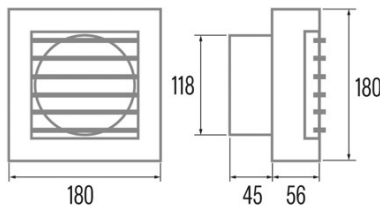

INFORMACIÓN GENERAL

EAN/UPC	8422248110808
Subfamily	Axial

General features

Motor type	AC/SHADED POLE
Motor Model	SP5820
Motor power (W)	20
Lightning Technology	N/A
Light Quantity	N/A
Filter Type	N/A
Number of layers	N/A
Control description	N/A
Power levels	1
Timer	√
Timer Hygro	-
Electronic filter saturation indicator	-
Dimmable lighting	-

Installation

Width (mm)	180
Height (mm)	180
Depth (mm)	101
Total minimum height (mm)	180
Outlet diameter (mm)	118
Anti-return flap included	√

Power connection

Rated voltage (V)	230
Rated frequency (Hz)	50/60
Rated power input (W)	20
Protection against electric shock	Class II
Plug type	No plug

Accessories

Backdraught Shutter	With automatic shutter.

Power and water connection

Rated voltage (V)	230
Rated frequency (Hz)	50/60
Rated power input (W)	20
Protection against electric shock	Class II
Plug type	No plug