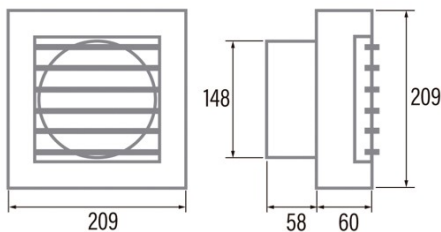

INFORMACIÓN GENERAL

EAN/UPC	8422248111102
Subfamily	Axial

General features

Motor type	AC/SHADED POLE
Motor Model	SP5830
Motor power (W)	28
Lightning Technology	N/A
Light Quantity	N/A
Filter Type	N/A
Number of layers	N/A
Control description	N/A
Power levels	N/A
Timer	-
Timer Hygro	-
Electronic filter saturation indicator	-
Dimmable lighting	-

Installation

Width (mm)	209
Height (mm)	209
Depth (mm)	60
Total minimum height (mm)	2300
Outlet diameter (mm)	148
Maximum pressure (Pa)	63
Anti-return flap included	-
Easy installation system	No

Power connection

Rated voltage (V)	220-240
Rated frequency (Hz)	50/60
Rated power input (W)	28
Protection against electric shock	Class II
Plug type	No plug

Accessories

Fixed Grid	1930200
Overpressure shutter	1930300
Window Kit	1930000
Window Fixing Ring	1930100

Power and water connection

Rated voltage (V)	220-240
Rated frequency (Hz)	50/60
Rated power input (W)	28
Protection against electric shock	Class II
Plug type	No plug