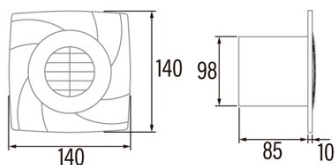

INFORMACIÓN GENERAL

EAN/UPC	8422248047906
Subfamily	Axial

General features

Motor type	AC/SHADED POLE
Motor Model	SP5812
Motor power (W)	15
Lightning Technology	N/A
Light Quantity	N/A
Filter Type	N/A
Number of layers	N/A
Control description	Potentiometer
Power levels	N/A
Timer	-
Timer Hygro	-
Electronic filter saturation indicator	-
Dimmable lighting	-

Installation

Width (mm)	150
Height (mm)	150
Depth (mm)	42
Total minimum height (mm)	2300
Outlet diameter (mm)	100
Maximum pressure (Pa)	25
Anti-return flap included	-
Easy installation system	No

Power connection

Rated voltage (V)	220-240
Rated frequency (Hz)	50/60
Rated power input (W)	15
Protection against electric shock	Class II
Plug type	No plug

Accessories

Fixed Grid	1910200
Overpressure shutter	1910300
Window Kit	1910000

Power and water connection

Rated voltage (V)	220-240
Rated frequency (Hz)	50/60
Rated power input (W)	15
Protection against electric shock	Class II
Plug type	No plug