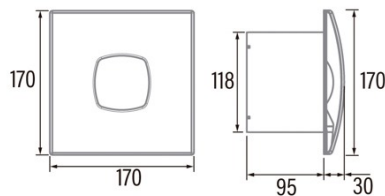

INFORMACIÓN GENERAL

EAN/UPC	8422248016971
Subfamily	Axial

General features

Motor type	AC/SHADED POLE
Motor Model	SP5820
Motor power (W)	20
Lightning Technology	N/A
Light Quantity	N/A
Filter Type	N/A
Number of layers	N/A
Control description	N/A
Power levels	N/A
Timer	-
Timer Hygro	-
Electronic filter saturation indicator	-
Dimmable lighting	-

Installation

Width (mm)	170
Height (mm)	170
Depth (mm)	95
Total minimum height (mm)	2300
Outlet diameter (mm)	118
Maximum pressure (Pa)	48
Anti-return flap included	√
Easy installation system	No

Power connection

Rated voltage (V)	220-240
Rated frequency (Hz)	50/60
Rated power input (W)	20
Protection against electric shock	Class II
Plug type	No plug

Accessories

Fixed Grid	1920200
Overpressure shutter	1920300
Backdraught Shutter	1990094

Power and water connection

Rated voltage (V)	220-240
Rated frequency (Hz)	50/60
Rated power input (W)	20
Protection against electric shock	Class II
Plug type	No plug