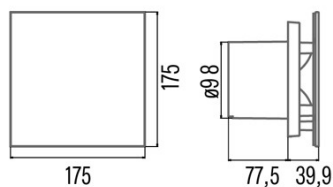

INFORMACIÓN GENERAL

EAN/UPC	8422248365185
Subfamily	Helicocentrífugal

General features

Control description	Potentiometer
Power levels	1

Installation

Width (mm)	150
Height (mm)	96
Depth (mm)	150
Total minimum height (mm)	185
Outlet diameter (mm)	98
Anti-return flap included	√

Power connection

Rated voltage (V)	220-240
Rated frequency (Hz)	50/60
Rated power input (W)	8

Power and water connection

Rated voltage (V)	220-240
Rated frequency (Hz)	50/60
Rated power input (W)	8