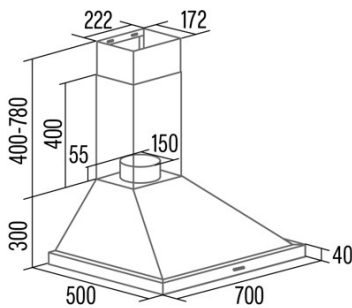

INFORMACIÓN GENERAL

EAN/UPC	8422248371551
Subfamily	Chimney

Product fiche according to directives EU65/2014 - EN61591, EN60704-2-13, EN50564

AEC (Energy consumption per year) (kWh/año)	64,1
EEl class (Energy efficiency class)	A
FDE (Fluid dynamic efficiency)	29,2
FDE class (Fluid dynamic efficiency class)	A
LE (Light efficiency) (lux/W)	34
LE class (Light efficiency class)	A
GFE (Grease filtering efficiency)	75,5
GFE Class (Grease filtering efficiency class)	C
Normal mode airflow MIN (m3/h)	407
Normal mode airflow MAX (m3/h)	564
Boost mode airflow (m3/h)	971
Normal mode acoustic power MIN (dB)	65
Normal mode acoustic power MAX (dB)	72
Boost mode acoustic power (dB)	75
Po (Off-mode power consumption) (W)	0
Ps (Stand-by power consumption) (W)	0,48

Integration directive EU 66/2014

f (Factor Increase in the time)	0,9
EEl (Energy efficiency Index)	53,5
QBEP (Maximum airflow point efficiency) (m3/h)	441,8
PBEP (Maximum pressure point efficiency) (Pa)	443
WBEP (Electrical power consumption at maximum efficiency) (W)	186,1
WL (Rated power lighting system) (W)	4,1
EMIDDLE (Average illuminance on the cooking surface) (lux)	139,5

External Dimensions

Width (mm)	700
Depth (mm)	500
Maximum Total Height (mm)	1080
Minimum Total Height (mm)	700
Outlet Diameter (mm)	150

Characteristics

Motor Quantity	1
Motor Model	A1000
Maximum Pressure (Pa)	501,17
Filter Technology	Aluminium mesh
Control Technology	PANEL ELECTRONICO DISPLAY DIGITAL
Booster	√
Power levels	3
Timer	√

Lighting

Light Model	ECOLED
Lightning Technology	LED

Installation

Minimum distance to an electric cooktop (mm)	550
Minimum distance to a gas cooktop (mm)	650
Charcoal Filter	-
Back Draught Shutter	Included

Electric Connection

Rated voltage (V)	220-240