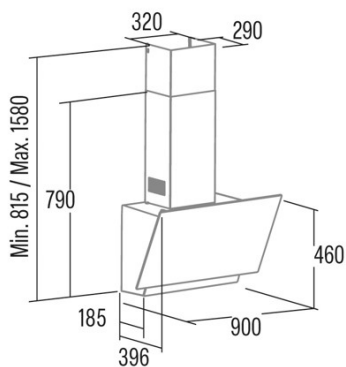

THALASSA 600 GBK

Cod. **02136406**

EAN **8422248356244**

295

INFORMACIÓN GENERAL

EAN/UPC	8422248356244
Subfamily	Angle Glass

Product fiche according to directives EU65/2014 - EN61591, EN60704-2-13, EN50564

AEC (Energy consumption per year) (kWh/año)	240
EEL class (Energy efficiency class)	A
FDE (Fluid dynamic efficiency)	29,4
FDE class (Fluid dynamic efficiency class)	A
LE (Light efficiency) (lux/W)	23,7
LE class (Light efficiency class)	B
GFE (Grease filtering efficiency)	Rating Label
GFE Class (Grease filtering efficiency class)	C
Normal mode airflow MIN (m3/h)	346
Normal mode airflow MAX (m3/h)	Safety
Boost mode airflow (m3/h)	811
Normal mode acoustic power MIN (dB)	50
Normal mode acoustic power MAX (dB)	65
Boost mode acoustic power (dB)	67
Po (Off-mode power consumption) (W)	0

Integration directive EU 66/2014

f (Factor Increase in the time)	0,9
QBEP (Maximum airflow point efficiency) (m3/h)	457,2
PBEP (Maximum pressure point efficiency) (Pa)	397
WBEP (Electrical power consumption at maximum efficiency) (W)	171,6
WL (Rated power lighting system) (W)	3
EMIDDLE (Average illuminance on the cooking surface) (lux)	71

External Dimensions

Width (mm)	600
Depth (mm)	375
Minimum Total Height (mm)	815
Outlet Diameter (mm)	150

Characteristics

Motor Model	BT3
Motor power (W)	300
Maximum Pressure (Pa)	450
Booster	Product Identity Declaration
Power levels	6
Timer	180
Filter Saturation Indicator	Installation Manual
Charcoal Filter Change Indicator	√
Connectivity	√
Remote control	-
Display	Display

Lighting

Light Model	SSLED
Lighting Technology	LED

Installation

Minimum distance to an electric cooktop (mm)	450
Minimum distance to a gas cooktop (mm)	0
Recirculation Option	√
Back Draught Shutter	No
Inner shield	-