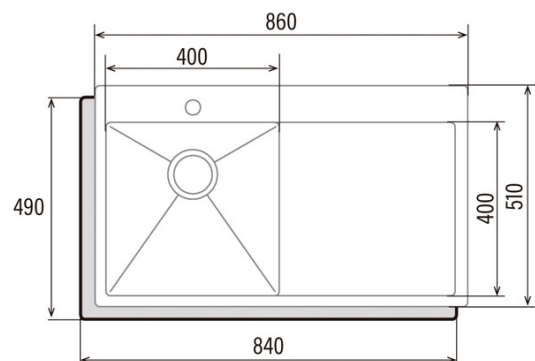

## CBS-1 40-40 D R10

Cod. **02624008**

EAN **8422248109024**

### Features

Material	Stainless Steel 304
Steel thickness	12
Colour	Stainless Steel 304
Bowl quantity	1
Bowl shape	Square
Bowl depth (mm)	200
Draining rack	1
Draining rack shape	Square
Draining rack position	Right

### Installation

Overflow tube	√
Standard cabinet width (mm)	90
Width (mm)	860
Height (mm)	510
Depth (mm)	200