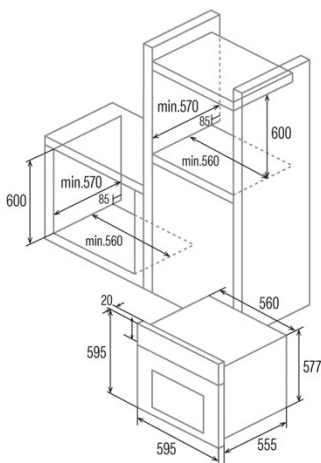

INFORMACIÓN GENERAL

EAN/UPC	8422248103350
Subfamily	Pyrolytic

Product fiche

Energy efficiency Class	A
Heat source	Electricity
Number of cavities	1
Cavity volume (L)	70

Dimensions

Width (mm)	595
Height (mm)	595
Depth (mm)	575
Built-in width (mm)	560
Built-in height (mm)	590
Built-in depth (mm)	560

Controls

Control type	Touch control
Display	WHITE
Number of functions	11
Functions	Top_and_bottom_heating_with_fan;Turbo heating;Light;Top and bottom heating;Defrosting;Double Grill;Grill;Double grill with fan;Eco
Timer	Electronic
On/Off indicator	√
Thermostat indicator	√
Minimum temperature [°C]	50
Maximum temperature [°C]	250
Thermal probe	-

Characteristics

Cleaning	Pyrolysis
Enamel	Black
Drop down grill	-
Removable inner glass	√
Number of light bulbs	25
Light bulb power [W]	1
Number of door glasses	4
Door manual lock	√
Soft close	-
Cavity type	Flat
Side Racks	√
Levels	5
Telescopic guides	1
Convection fan	√

Security

Cooling fan	√
Overheating protection	√
Automatic safety shutdown	√
Pyrolysis door lock	√
Pyrolysis lock indicator	√

Electrical connection

Upper heating element power [W]	650
Lower heating element power [W]	1100
Turbo heating element power [W]	2000
Rated voltage (V)	220-240
Rated frequency (Hz)	50/60
Rated power input (W)	3200