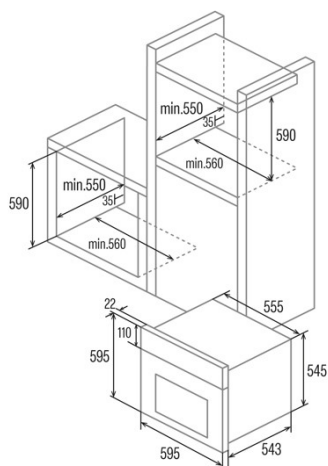

MDS 8008 WH

Cod. 07001010

EAN 8422248347679

INFORMACIÓN GENERAL

EAN/UPC	8422248347679
Subfamily	Multifunction

Product fiche

Energy efficiency index (IEE)	117
Energy efficiency Class	A
Energy consumption in conventional mode [kWh/cycle]	0,85
Energy consumption in fan-forced mode [kWh/cycle]	0,84
Heat source	Electricity
Mass of the appliance [Kg]	30,8
Number of cavities	1
Cavity volume (L)	80

Dimensions

Width (mm)	556
Height (mm)	545
Depth (mm)	550

Controls

Control type	Mechanical
Display	WHITE
Number of functions	8

Functions	Top_and_bottom_heating_with_fan;Top and bottom heating;Turbo heating;Defrosting;Bottom heating;Grill and fan;Top and bottom heating with fan;Bottom heating;Grill;Turbo heating;Top and bottom heating;3D cooking;Grill and fan;3D cooking;Defrosting;Grill
Timer	Electronic
On/Off indicator	√
Minimum temperature [°C]	40
Maximum temperature [°C]	240

Security

Cooling fan	√
-------------	---

Electrical connection

Upper heating element power [W]	900
Rated voltage (V)	220-240
Rated frequency (Hz)	50/60
Power cord length (m)	1,5

Accessories

Flat tray	√
-----------	---