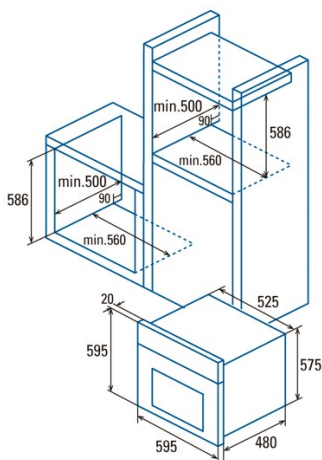

INFORMACIÓN GENERAL

EAN/UPC	8422248059497
Subfamily	Multifunction

Product fiche

Energy efficiency index (IEE)	117,1
Energy efficiency Class	A
Energy consumption in conventional mode [kWh/cycle]	0,89
Energy consumption in fan-forced mode [kWh/cycle]	0,81
Heat source	Electricity
Mass of the appliance [Kg]	35
Number of cavities	1
Cavity volume (L)	50

Dimensions

Width (mm)	595
Height (mm)	595
Depth (mm)	480
Built-in width (mm)	560
Built-in height (mm)	586
Built-in depth (mm)	500

Controls

Control type	Mechanical
Display	No
Number of functions	6
Functions	Top_and_bottom_heating_with_fan;Dro grill with fan;Top and bottom heating;Bottom heating with fan;Light;Defrosting
Timer	Mechanical
On/Off indicator	√
Thermostat indicator	√
Minimum temperature [°C]	50
Maximum temperature [°C]	250
Thermal probe	-

Characteristics

Cleaning	Aquasmart Manual
Enamel	Black
Drop down grill	-
Removable inner glass	√
Number of light bulbs	25
Light bulb power [W]	1
Number of door glasses	2
Door manual lock	-
Soft close	-
Cavity type	Embossed
Side Racks	-
Levels	5
Telescopic guides	No
Convection fan	√

Security

Cooling fan	√
Overheating protection	√
Automatic safety shutdown	√
Pyrolysis door lock	-
Pyrolysis lock indicator	-

Electrical connection

Lower heating element power [W]	1300
Rated voltage (V)	220-240
Rated frequency (Hz)	50/60