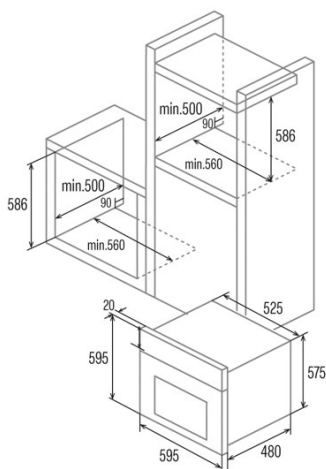

CM 760 AS BK

Cod. **07032307**

EAN **8422248059497**

INFORMACIÓN GENERAL

EAN/UPC	8422248059497
Subfamily	Multifunction

Product fiche

Energy efficiency index (IEE)	117,1
Energy efficiency Class	A
Energy consumption in conventional mode [kWh/cycle]	0,89
Energy consumption in fan-forced mode [kWh/cycle]	0,81
Heat source	Electricity
Mass of the appliance [Kg]	35
Number of cavities	1
Cavity volume (L)	50

Dimensions

Width (mm)	595
Height (mm)	595
Depth (mm)	480
Built-in width (mm)	560
Built-in height (mm)	586
Built-in depth (mm)	500

Controls

Control type	Mechanical
Display	No
Number of functions	6
Functions	Defrosting;Bottom heating with fan;Light;Double grill with fan;Top and bottom heating with fan;Top and bottom heating
Timer	Mechanical
On/Off indicator	√
Thermostat indicator	√
Minimum temperature [°C]	50
Maximum temperature [°C]	250
Thermal probe	-