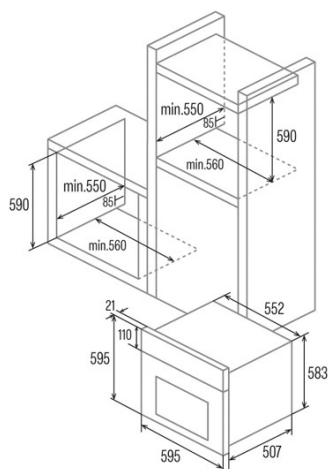

SES 7004 X

Cod. 07044351_

EAN 8422248347235

INFORMACIÓN GENERAL

EAN/UPC	8422248347235
Subfamily	Static

Product fiche

Energy efficiency index (IEE)	95,2
Energy efficiency Class	A
Energy consumption in conventional mode [kWh/cycle]	0,76
Heat source	Electricity
Mass of the appliance [Kg]	25
Number of cavities	1
Cavity volume (L)	65

Dimensions

Width (mm)	595
Height (mm)	595
Depth (mm)	519
Built-in width (mm)	560
Built-in height (mm)	590
Built-in depth (mm)	550

Controls

Control type	Mechanical
Display	No
Functions	Top_and_bottom_heating;Light;Bottom heating;Grill
Timer	No
On/Off indicator	-
Thermostat indicator	√
Minimum temperature [°C]	50
Maximum temperature [°C]	250