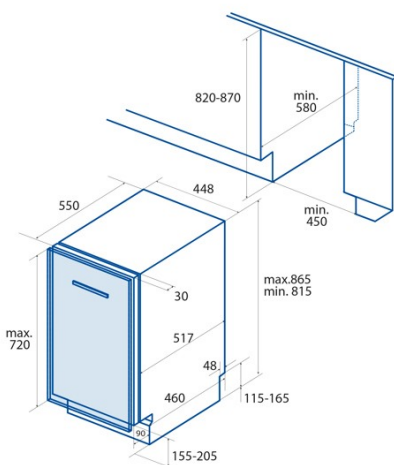

LVI 46009

Cod. 07200008

EAN 8422248096843

INFORMACIÓN GENERAL

EAN/UPC	8422248096843
Subfamily	Built-in

Power connection

Rated voltage (V)	220-240
Rated frequency (Hz)	50
Rated power input (W)	2100
Protection against electric shock	Class I
Power cord length (m)	1,5
Plug type	Type F

Product fiche according to EU Regulation 2019/2022 - 2019/2017

Standard place settings	10
Energy efficiency class	E
Power consumption of off-mode [W]	0,49
Noise level [dBA]	49
Installation Type	Built-in

Power and water connection

Rated voltage (V)	220-240
Rated frequency (Hz)	50
Rated power input (W)	2100
Protection against electric shock	Class I
Power cord length (m)	1,5
Plug type	Type F
Inlet Water Hose Length (m)	1500
Drain Water Hose Length (m)	1600

Installation

Width (mm)	448
Height Min (mm)	815
Height Max (mm)	865
Depth (mm)	550
Adjustable height	√
Built-in width (mm)	450
Built-in height (mm)	820
Built-in depth (mm)	580
Maximum Door height (mm)	720
Sliding Door	-