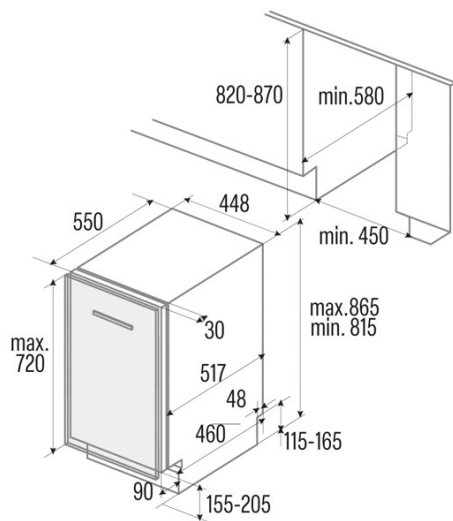

INFORMACIÓN GENERAL

EAN/UPC	8422248351393
Subfamily	Built-in

Power connection

Rated voltage (V)	No
Rated frequency (Hz)	50
Rated power input (W)	1760
Plug type	Type C

Product fiche according to EU Regulation 2019/2022 - 2019/2017

Energy efficiency class	D
Power consumption of off-mode [W]	0
Noise level [dBA]	47

Control panel

Type of Control	3,5Touch Buttons
Salt control indicator	√
Rinse aid control indicator	Triple
Delay Start	3-6-9h
Remainig Time Indicator	√

Programs and functions

Number of programs	8
Program 1 - Temperature (°C)	65
Program 2 - Name	Normal
Program 2 - Temperature (°C)	55
Program 3 - Name	o
Program 3 - Temperature (°C)	45
Program 4 - Name	press 90'
Program 4 - Temperature (°C)	55
Program 5 - Name	-
Program 5 - Temperature (°C)	50
Program 6 - Temperature (°C)	40
Program 7 - Temperature (°C)	55
Program 11 - Temperature (°C)	-

Power and water connection

Rated voltage (V)	No
Rated frequency (Hz)	50
Rated power input (W)	1760
Plug type	Type C
Inlet Water Hose Length (m)	1500
Drain Water Hose Length (m)	1400

Installation

Adjustable height	√
Built-in width (mm)	450
Built-in depth (mm)	580
Maximum Door height (mm)	450
Sliding Door	-