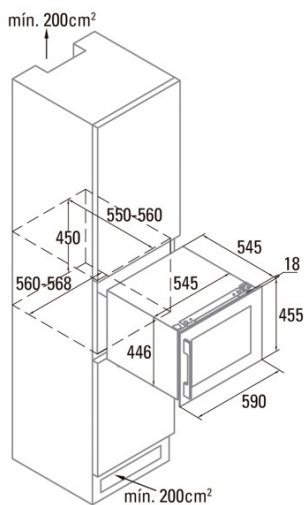

INFORMACIÓN GENERAL

EAN/UPC	8422248101837
Subfamily	Wine Cooler

Product fiche according to EU Regulation 2019/2016

Category	2
Energy consumption [kWh/year]	135
Refrigerator storage volume [l]	62
Climate class	SN/N/ST
Noise emissions [dBA]	41
Installation Type	Built-In

Refrigerator equipment

Number of door balconies	0
Number of glass shelves	0
Wine rack	√

Illumination

Refrigerator Light	√
LED light	√

Power and water connection

Rated voltage (V)	220-240
Rated frequency (Hz)	50
Rated power input (W)	65
Protection against electric shock	Class I
Power cord length (m)	1,5
Plug type	Type F

Control

Type of Control	Electronic
Display	LED
Cooling System	No Frost

Installation

Width (mm)	590
Height (mm)	455
Depth (mm)	563
Built-in width (mm)	560
Built-in depth (mm)	560
Reversible doors	√
Door Opening Side	Right and Left