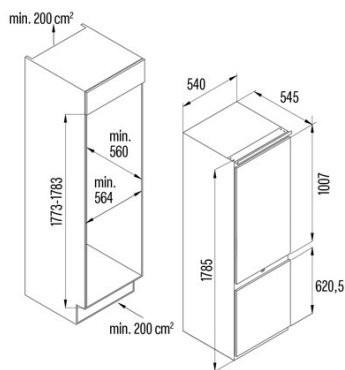

INFORMACIÓN GENERAL

EAN/UPC	8422248373746
Subfamily	Combi

Product fiche according to EU Regulation 2019/2016

Category	7
Energy efficiency class	E
Energy consumption [kWh/year]	223
Refrigerator storage volume [l]	180
Freezer storage volume [l]	68
Star rating	4
Frost-free fridge	√
Frost-free freezer	√
Power cut safe [h]	6
Freezing capacity [kg/24h]	6
Climate class	SN/N/ST/T
Noise emissions [dBA]	35
Installation Type	Built-In

Refrigerator equipment

Number of door balconies	3
Number of glass shelves	4
Drawer for fruits and vegetables	1
Metallic inner decoration	√

Freezer equipment

Number of drawers	3
Number of closed drawers	2

Illumination

Refrigerator Light	√
Freezer Light	-
LED light	√

Power and water connection

Rated voltage (V)	220-240
Rated frequency (Hz)	50
Rated power input (W)	160
Power cord length (m)	2
Plug type	Type F

Control

Type of Control	Electronic
Display	LED
Cooling System	No Frost
Refrigerator electronic temperature regulation	√
Freezer electronic temperature regulation	√
Super cooling Function	√
Super freezing Function	√
Holidays Function	-
Winter-Summer Function	-

Installation

Width (mm)	540
Height (mm)	1785
Depth (mm)	545
Built-in width (mm)	564
Built-in depth (mm)	560
Reversible doors	√
Wheels	-
Door Opening Side	Right