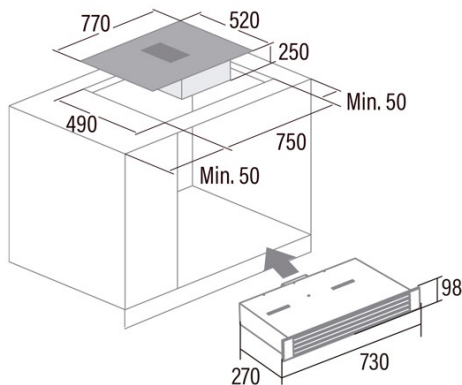

IAS 770

Cod. **08000403**

EAN **8422248102568**

INFORMACIÓN GENERAL

EAN/UPC	8422248102568
Subfamily	Induction

Product fiche

Number of cooking zones	4
Zone 1: Technology	Induction
Zone 1: Zone type	Rectangular Flexible
Zone 1: Position	Front Right
Zone 1: Diameter of the zone (mm)	19x19
Zone 1: Power (kW)	2
Zone 1: Booster (kW)	2,8
Zone 1: Consumption (Wh / kg)	206,8
Zone 1B: Diameter of the zone (mm)	N/A
Zone 1C: Diameter of the zone (mm)	N/A
Zone 2: Technology	Induction
Zone 2: Zone type	Rectangular Flexible
Zone 2: Position	Rear Right
Zone 2: Diameter of the zone (mm)	19x19
Zone 2: Power (kW)	1,5
Zone 2: Booster (kW)	2
Zone 2: Consumption (Wh / kg)	181,5
Zone 2B: Diameter of the zone (mm)	N/A
Zone 2C: Diameter of the zone (mm)	N/A
Zone 3: Technology	Induction
Zone 3: Zone type	Rectangular Flexible
Zone 3: Position	Front Left
Zone 3: Diameter of the zone (mm)	19x19
Zone 3: Power (kW)	2
Zone 3: Booster (kW)	2,8
Zone 3: Consumption (Wh / kg)	194,2
Zone 3B: Diameter of the zone (mm)	N/A
Zone 3C: Diameter of the zone (mm)	N/A
Zone 4: Technology	Induction
Zone 4: Zone type	Rectangular Flexible
Zone 4: Position	Rear Left
Zone 4: Diameter of the zone (mm)	19x19
Zone 4: Power (kW)	1,5
Zone 4: Booster (kW)	2
Zone 4: Consumption (Wh / kg)	181,5
Zone 4B: Diameter of the zone (mm)	N/A
Zone 4C: Diameter of the zone (mm)	N/A
Zone 5: Technology	N/A
Zone 5: Diameter of the zone (mm)	N/A
Zone 5B: Diameter of the zone (mm)	N/A
Zone 5C: Diameter of the zone (mm)	N/A
Zone 6: Technology	N/A
Zone 6: Diameter of the zone (mm)	N/A
Zone 6B: Diameter of the zone (mm)	N/A
Zone 6C: Diameter of the zone (mm)	N/A

Dimensions

Width (mm)	770
Height (mm)	250
Depth (mm)	520
Buit-in height (mm)	750
Built-in depth (mm)	490
Easy installation System	Quick Fix

Finishing

Material	Glass
Bevel	Front

Frame	No
Cooking supports	N/A