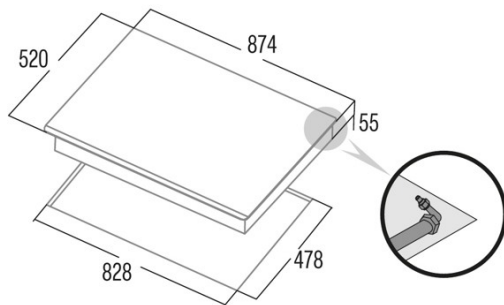

INFORMACIÓN GENERAL

EAN/UPC	8422248081924
Subfamily	Gas

Product fiche

Number of cooking zones	5
Zone 1: Technology	Gas
Zone 1: Zone type	Triple
Zone 1: Position	Centre
Zone 1: Power (kW)	3,5
Zone 2: Technology	Gas
Zone 2: Zone type	Rapid
Zone 2: Position	Rear Right
Zone 2: Power (kW)	3
Zone 3: Technology	Gas
Zone 3: Zone type	Semirapid
Zone 3: Position	Rear Left
Zone 3: Power (kW)	1,75
Zone 4: Technology	Gas
Zone 4: Zone type	Auxiliary
Zone 4: Position	Front Right
Zone 4: Power (kW)	1
Zone 5: Technology	Gas
Zone 5: Zone type	Semirapid
Zone 5: Position	Front Left
Zone 5: Power (kW)	1,75

Dimensions

Width (mm)	874
Height (mm)	55
Depth (mm)	520
Built-in width (mm)	828
Built-in depth (mm)	478
Easy installation System	Clamping System

Finishing

Material	Glass
Bevel	No
Frame	No
Cooking supports	Cast Iron

Control

Control type	Mechanical
Control Position	Front Centre
Independent control by zone	√
Hidden control	-
Power levels	Gradual
Cooking time programming	-
Countdown alarm	-
Power management	-
Available Power Limits (kW)	No
Connectivity	No
Auto Ignition	220-240V

Security

Security lock	-
Child lock	No
Residual heat indicator	-
Automatic detection of cookware	-
Intelligent detection of cookware	-
Automatic safety shutdown	-
Liquid spill protection	-