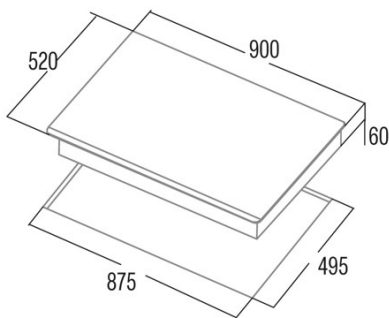

IDF 9012 PRO BK

Cod. **08024202**

EAN **8422248079631**

INFORMACIÓN GENERAL

EAN/UPC	8422248079631
Subfamily	Induction

Product fiche

Number of cooking zones	5
Zone 1: Technology	Induction
Zone 1: Zone type	Rectangular Flexible
Zone 1: Position	Front Left
Zone 1: Diameter of the zone (mm)	21x20
Zone 1: Power (kW)	1,5
Zone 1: Booster (kW)	2
Zone 1: Consumption (Wh / kg)	182,9
Zone 1B: Diameter of the zone (mm)	N/A
Zone 1C: Diameter of the zone (mm)	N/A
Zone 2: Technology	Induction
Zone 2: Zone type	Rectangular Flexible
Zone 2: Position	Rear Left
Zone 2: Diameter of the zone (mm)	21x20
Zone 2: Power (kW)	2
Zone 2: Booster (kW)	2,8
Zone 2: Consumption (Wh / kg)	182,7
Zone 2B: Diameter of the zone (mm)	N/A
Zone 2C: Diameter of the zone (mm)	N/A
Zone 3: Technology	Induction
Zone 3: Zone type	Simple
Zone 3: Position	Centre
Zone 3: Diameter of the zone (mm)	30
Zone 3: Power (kW)	2,3
Zone 3: Booster (kW)	3
Zone 3: Consumption (Wh / kg)	216,3
Zone 3B: Diameter of the zone (mm)	N/A
Zone 3C: Diameter of the zone (mm)	N/A
Zone 4: Technology	Induction
Zone 4: Zone type	Rectangular Flexible
Zone 4: Position	Rear Right
Zone 4: Diameter of the zone (mm)	21x20
Zone 4: Power (kW)	1,5
Zone 4: Booster (kW)	2
Zone 4: Consumption (Wh / kg)	182,9
Zone 4B: Diameter of the zone (mm)	N/A
Zone 4C: Diameter of the zone (mm)	N/A
Zone 5: Technology	Induction
Zone 5: Zone type	Rectangular Flexible
Zone 5: Position	Front Right
Zone 5: Diameter of the zone (mm)	21x20
Zone 5: Power (kW)	2
Zone 5: Booster (kW)	2,8
Zone 5: Consumption (Wh / kg)	182,7
Zone 5B: Diameter of the zone (mm)	N/A
Zone 5C: Diameter of the zone (mm)	N/A
Zone 6: Technology	N/A
Zone 6: Zone type	N/A
Zone 6: Position	N/A
Zone 6: Diameter of the zone (mm)	N/A
Zone 6B: Diameter of the zone (mm)	N/A
Zone 6C: Diameter of the zone (mm)	N/A

Dimensions

Width (mm)	900
Height (mm)	60
Depth (mm)	520