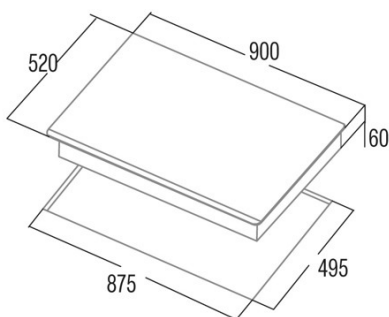

IDF 9012 PRO BK

Cod. **08024202**

EAN **8422248079631**

INFORMACIÓN GENERAL

EAN/UPC	8422248079631
Subfamily	Induction

Product fiche

Number of cooking zones	5
Zone 1: Technology	Induction
Zone 1: Zone type	Rectangular Flexible
Zone 1: Position	Front Left
Zone 1: Diameter of the zone (mm)	21x20
Zone 1: Power (kW)	1,5
Zone 1: Booster (kW)	2
Zone 1: Consumption (Wh / kg)	182,9
Zone 1B: Diameter of the zone (mm)	N/A
Zone 1C: Diameter of the zone (mm)	N/A
Zone 2: Technology	Induction
Zone 2: Zone type	Rectangular Flexible
Zone 2: Position	Rear Left
Zone 2: Diameter of the zone (mm)	21x20
Zone 2: Power (kW)	2
Zone 2: Booster (kW)	2,8
Zone 2: Consumption (Wh / kg)	182,7
Zone 2B: Diameter of the zone (mm)	N/A
Zone 2C: Diameter of the zone (mm)	N/A
Zone 3: Technology	Induction
Zone 3: Zone type	Simple
Zone 3: Position	Centre
Zone 3: Diameter of the zone (mm)	30
Zone 3: Power (kW)	2,3
Zone 3: Booster (kW)	3
Zone 3: Consumption (Wh / kg)	216,3
Zone 3B: Diameter of the zone (mm)	N/A
Zone 3C: Diameter of the zone (mm)	N/A
Zone 4: Technology	Induction
Zone 4: Zone type	Rectangular Flexible
Zone 4: Position	Rear Right
Zone 4: Diameter of the zone (mm)	21x20
Zone 4: Power (kW)	1,5
Zone 4: Booster (kW)	2
Zone 4: Consumption (Wh / kg)	182,9
Zone 4B: Diameter of the zone (mm)	N/A
Zone 4C: Diameter of the zone (mm)	N/A
Zone 5: Technology	Induction
Zone 5: Zone type	Rectangular Flexible
Zone 5: Position	Front Right
Zone 5: Diameter of the zone (mm)	21x20
Zone 5: Power (kW)	2
Zone 5: Booster (kW)	2,8
Zone 5: Consumption (Wh / kg)	182,7
Zone 5B: Diameter of the zone (mm)	N/A
Zone 5C: Diameter of the zone (mm)	N/A
Zone 6: Technology	N/A
Zone 6: Zone type	N/A
Zone 6: Position	N/A
Zone 6: Diameter of the zone (mm)	N/A
Zone 6B: Diameter of the zone (mm)	N/A
Zone 6C: Diameter of the zone (mm)	N/A

Dimensions

Width (mm)	900
Height (mm)	60
Depth (mm)	520