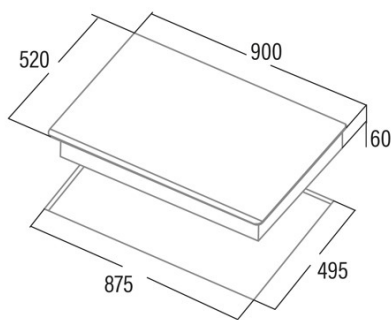

INSB 9012 BK

Cod. **08024402**

EAN **8422248109413**

INFORMACIÓN GENERAL

EAN/UPC	8422248109413
Subfamily	Induction

Product fiche

Number of cooking zones	5
Zone 1: Technology	Induction
Zone 1: Zone type	Rectangular Flexible
Zone 1: Position	Front Left
Zone 1: Diameter of the zone (mm)	21x20
Zone 1: Power (kW)	1,5
Zone 1: Booster (kW)	2
Zone 1: Consumption (Wh / kg)	182,9
Zone 1B: Diameter of the zone (mm)	N/A
Zone 1C: Diameter of the zone (mm)	N/A
Zone 2: Technology	Induction
Zone 2: Zone type	Rectangular Flexible
Zone 2: Position	Rear Left
Zone 2: Diameter of the zone (mm)	21x20
Zone 2: Power (kW)	2
Zone 2: Booster (kW)	2,8
Zone 2: Consumption (Wh / kg)	182,7
Zone 2B: Diameter of the zone (mm)	N/A
Zone 2C: Diameter of the zone (mm)	N/A
Zone 3: Technology	Induction
Zone 3: Zone type	Simple
Zone 3: Position	Centre
Zone 3: Diameter of the zone (mm)	30
Zone 3: Power (kW)	2,3
Zone 3: Booster (kW)	3
Zone 3: Consumption (Wh / kg)	216,3
Zone 3B: Diameter of the zone (mm)	N/A
Zone 3C: Diameter of the zone (mm)	N/A
Zone 4: Technology	Induction
Zone 4: Zone type	Rectangular Flexible
Zone 4: Position	Rear Right
Zone 4: Diameter of the zone (mm)	21x20
Zone 4: Power (kW)	1,5
Zone 4: Booster (kW)	2
Zone 4: Consumption (Wh / kg)	182,9
Zone 4B: Diameter of the zone (mm)	N/A
Zone 4C: Diameter of the zone (mm)	N/A
Zone 5: Technology	Induction
Zone 5: Zone type	Rectangular Flexible
Zone 5: Position	Front Right
Zone 5: Diameter of the zone (mm)	21x20
Zone 5: Power (kW)	2
Zone 5: Booster (kW)	2,8
Zone 5: Consumption (Wh / kg)	182,7
Zone 5B: Diameter of the zone (mm)	N/A
Zone 5C: Diameter of the zone (mm)	N/A
Zone 6: Technology	N/A
Zone 6: Zone type	N/A
Zone 6: Position	N/A
Zone 6: Diameter of the zone (mm)	N/A
Zone 6B: Diameter of the zone (mm)	N/A
Zone 6C: Diameter of the zone (mm)	N/A

Dimensions

Width (mm)	900
Height (mm)	60
Depth (mm)	520