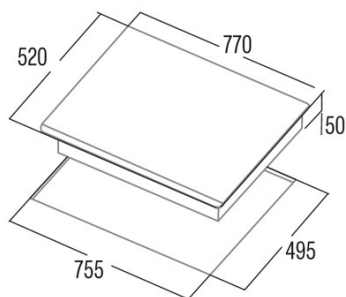

GIGA 750 BK

Cod. **08026001**

EAN **8422248054485**

INFORMACIÓN GENERAL

EAN/UPC	8422248054485
Subfamily	Induction

Product fiche

Number of cooking zones	6
Zone 1: Technology	Induction
Zone 1: Zone type	Rectangular Flexible
Zone 1: Position	Front Left
Zone 1: Diameter of the zone (mm)	23,5x19
Zone 1: Booster (kW)	3,7
Zone 1: Consumption (Wh / kg)	182,7
Zone 1B: Diameter of the zone (mm)	N/A
Zone 1C: Diameter of the zone (mm)	N/A
Zone 2: Zone type	Rectangular Flexible
Zone 2: Position	Rear Left
Zone 2: Power (kW)	2,1
Zone 2: Consumption (Wh / kg)	182,7
Zone 2B: Diameter of the zone (mm)	N/A
Zone 2C: Diameter of the zone (mm)	N/A
Zone 3: Technology	10
Zone 3: Zone type	Rectangular Flexible
Zone 3: Diameter of the zone (mm)	23,5x19
Zone 3: Power (kW)	2,1
Zone 3: Booster (kW)	3,7
Zone 3: Consumption (Wh / kg)	182,7
Zone 3B: Diameter of the zone (mm)	N/A
Zone 3C: Diameter of the zone (mm)	N/A
Zone 4: Technology	Induction
Zone 4: Zone type	Rectangular Flexible
Zone 4: Position	Rear Centre
Zone 4: Diameter of the zone (mm)	23,5x19
Zone 4: Power (kW)	2,1
Zone 4: Booster (kW)	3,7
Zone 4: Consumption (Wh / kg)	182,7
Zone 4C: Diameter of the zone (mm)	N/A
Zone 5: Technology	duction
Zone 5: Zone type	Rectangular Flexible
Zone 5: Position	Rear Right
Zone 5: Diameter of the zone (mm)	23,5x19
Zone 5: Power (kW)	2,1
Zone 5: Booster (kW)	3,7
Zone 5: Consumption (Wh / kg)	182,7
Zone 5B: Diameter of the zone (mm)	N/A
Zone 5C: Diameter of the zone (mm)	N/A
Zone 6: Technology	Induction
Zone 6: Zone type	Rectangular Flexible
Zone 6: Position	Front Right
Zone 6: Diameter of the zone (mm)	23,5x19
Zone 6: Power (kW)	100
Zone 6: Booster (kW)	3,7
Zone 6: Consumption (Wh / kg)	182,7
Zone 6B: Diameter of the zone (mm)	N/A
Zone 6C: Diameter of the zone (mm)	N/A

Dimensions

Width (mm)	770
Height (mm)	50
Depth (mm)	520
Built-in width (mm)	755
Built-in depth (mm)	495
Easy installation System	Quick Fix

Finishing

Material	Glass
Bevel	Front
Frame	No
Cooking supports	N/A