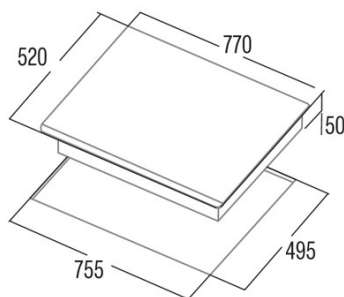

GIGA 750 BK

Cod. **08026001**

EAN **8422248054485**

INFORMACIÓN GENERAL

EAN/UPC	8422248054485
Subfamily	Induction

Product fiche

Number of cooking zones	6
Zone 1: Technology	Induction
Zone 1: Zone type	Rectangular Flexible
Zone 1: Position	Front Left
Zone 1: Diameter of the zone (mm)	23,5x19
Zone 1: Booster (kW)	3,7
Zone 1: Consumption (Wh / kg)	182,7
Zone 1B: Diameter of the zone (mm)	N/A
Zone 1C: Diameter of the zone (mm)	N/A
Zone 2: Zone type	Rectangular Flexible
Zone 2: Position	Rear Left
Zone 2: Power (kW)	2,1
Zone 2: Consumption (Wh / kg)	182,7
Zone 2B: Diameter of the zone (mm)	N/A
Zone 2C: Diameter of the zone (mm)	N/A
Zone 3: Technology	10
Zone 3: Zone type	Rectangular Flexible
Zone 3: Diameter of the zone (mm)	23,5x19
Zone 3: Power (kW)	2,1
Zone 3: Booster (kW)	3,7
Zone 3: Consumption (Wh / kg)	182,7
Zone 3B: Diameter of the zone (mm)	N/A
Zone 3C: Diameter of the zone (mm)	N/A
Zone 4: Technology	Induction
Zone 4: Zone type	Rectangular Flexible
Zone 4: Position	Rear Centre
Zone 4: Diameter of the zone (mm)	23,5x19
Zone 4: Power (kW)	2,1
Zone 4: Booster (kW)	3,7
Zone 4: Consumption (Wh / kg)	182,7
Zone 4C: Diameter of the zone (mm)	N/A
Zone 5: Technology	duction
Zone 5: Zone type	Rectangular Flexible
Zone 5: Position	Rear Right
Zone 5: Diameter of the zone (mm)	23,5x19
Zone 5: Power (kW)	2,1
Zone 5: Booster (kW)	3,7
Zone 5: Consumption (Wh / kg)	182,7
Zone 5B: Diameter of the zone (mm)	N/A
Zone 5C: Diameter of the zone (mm)	N/A
Zone 6: Technology	Induction
Zone 6: Zone type	Rectangular Flexible
Zone 6: Position	Front Right
Zone 6: Diameter of the zone (mm)	23,5x19
Zone 6: Power (kW)	100
Zone 6: Booster (kW)	3,7
Zone 6: Consumption (Wh / kg)	182,7
Zone 6B: Diameter of the zone (mm)	N/A
Zone 6C: Diameter of the zone (mm)	N/A

Dimensions

Width (mm)	770
Height (mm)	50
Depth (mm)	520
Built-in width (mm)	755
Built-in depth (mm)	495
Easy installation System	Quick Fix