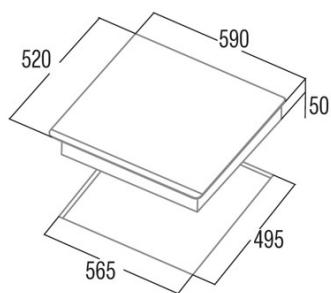

GIGA 600 BK

Cod. **08026002**

EAN **8422248059190**

INFORMACIÓN GENERAL

EAN/UPC	8422248059190
Subfamily	Induction

Product fiche

Number of cooking zones	4
Zone 1: Technology	Induction
Zone 1: Zone type	Rectangular Flexible
Zone 1: Position	Front Left
Zone 1: Diameter of the zone (mm)	23,5x19
Zone 1: Power (kW)	2,1
Zone 1: Booster (kW)	3,7
Zone 1: Consumption (Wh / kg)	182,7
Zone 1B: Diameter of the zone (mm)	N/A
Zone 1C: Diameter of the zone (mm)	N/A
Zone 2: Technology	Induction
Zone 2: Zone type	Rectangular Flexible
Zone 2: Position	Rear Left
Zone 2: Diameter of the zone (mm)	23,5x19
Zone 2: Power (kW)	2,1
Zone 2: Booster (kW)	3,7
Zone 2: Consumption (Wh / kg)	182,7
Zone 2B: Diameter of the zone (mm)	N/A
Zone 2C: Diameter of the zone (mm)	N/A
Zone 3: Technology	Induction
Zone 3: Zone type	Rectangular Flexible
Zone 3: Position	Rear Right
Zone 3: Diameter of the zone (mm)	23,5x19
Zone 3: Power (kW)	2,1
Zone 3: Booster (kW)	3,7
Zone 3: Consumption (Wh / kg)	182,7
Zone 3B: Diameter of the zone (mm)	N/A
Zone 3C: Diameter of the zone (mm)	N/A
Zone 4: Technology	Induction
Zone 4: Zone type	Rectangular Flexible
Zone 4: Position	Front Right
Zone 4: Diameter of the zone (mm)	23,5x19
Zone 4: Power (kW)	2,1
Zone 4: Booster (kW)	3,7
Zone 4: Consumption (Wh / kg)	182,7
Zone 4B: Diameter of the zone (mm)	N/A
Zone 4C: Diameter of the zone (mm)	N/A
Zone 5: Technology	N/A
Zone 5: Zone type	N/A
Zone 5: Position	N/A
Zone 5: Diameter of the zone (mm)	N/A
Zone 5B: Diameter of the zone (mm)	N/A
Zone 5C: Diameter of the zone (mm)	N/A
Zone 6: Technology	N/A
Zone 6: Zone type	N/A
Zone 6: Position	N/A
Zone 6: Diameter of the zone (mm)	N/A
Zone 6B: Diameter of the zone (mm)	N/A
Zone 6C: Diameter of the zone (mm)	N/A

Dimensions

Width (mm)	590
Height (mm)	50
Depth (mm)	520
Built-in width (mm)	565
Built-in depth (mm)	495
Easy installation System	Quick Fix

Finishing

Material	Glass
Bevel	Front
Frame	No
Cooking supports	N/A