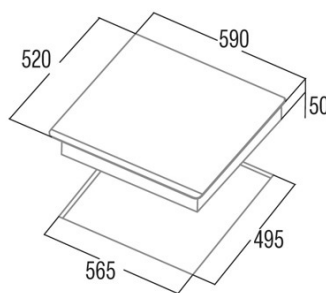

GIGA 600 BK

Cod. **08026002**

EAN **8422248059190**

INFORMACIÓN GENERAL

EAN/UPC	8422248059190
Subfamily	Induction

Product fiche

Number of cooking zones	4
Zone 1: Technology	Induction
Zone 1: Zone type	Rectangular Flexible
Zone 1: Position	Front Left
Zone 1: Diameter of the zone (mm)	23,5x19
Zone 1: Power (kW)	2,1
Zone 1: Booster (kW)	3,7
Zone 1: Consumption (Wh / kg)	182,7
Zone 1B: Diameter of the zone (mm)	N/A
Zone 1C: Diameter of the zone (mm)	N/A
Zone 2: Technology	Induction
Zone 2: Zone type	Rectangular Flexible
Zone 2: Position	Rear Left
Zone 2: Diameter of the zone (mm)	23,5x19
Zone 2: Power (kW)	2,1
Zone 2: Booster (kW)	3,7
Zone 2: Consumption (Wh / kg)	182,7
Zone 2B: Diameter of the zone (mm)	N/A
Zone 2C: Diameter of the zone (mm)	N/A
Zone 3: Technology	Induction
Zone 3: Zone type	Rectangular Flexible
Zone 3: Position	Rear Right
Zone 3: Diameter of the zone (mm)	23,5x19
Zone 3: Power (kW)	2,1
Zone 3: Booster (kW)	3,7
Zone 3: Consumption (Wh / kg)	182,7
Zone 3B: Diameter of the zone (mm)	N/A
Zone 3C: Diameter of the zone (mm)	N/A
Zone 4: Technology	Induction
Zone 4: Zone type	Rectangular Flexible
Zone 4: Position	Front Right
Zone 4: Diameter of the zone (mm)	23,5x19
Zone 4: Power (kW)	2,1
Zone 4: Booster (kW)	3,7
Zone 4: Consumption (Wh / kg)	182,7
Zone 4B: Diameter of the zone (mm)	N/A
Zone 4C: Diameter of the zone (mm)	N/A
Zone 5: Technology	N/A
Zone 5: Zone type	N/A
Zone 5: Position	N/A
Zone 5: Diameter of the zone (mm)	N/A
Zone 5B: Diameter of the zone (mm)	N/A
Zone 5C: Diameter of the zone (mm)	N/A
Zone 6: Technology	N/A
Zone 6: Zone type	N/A
Zone 6: Position	N/A
Zone 6: Diameter of the zone (mm)	N/A
Zone 6B: Diameter of the zone (mm)	N/A
Zone 6C: Diameter of the zone (mm)	N/A

Dimensions

Width (mm)	590
Height (mm)	50
Depth (mm)	520
Built-in width (mm)	565
Built-in depth (mm)	495
Easy installation System	Quick Fix