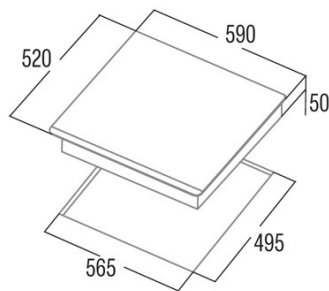

GIGA 600 WH

Cod. **08026003**

EAN **8422248059206**

INFORMACIÓN GENERAL

EAN/UPC	8422248059206
Subfamily	Induction

Product fiche

Number of cooking zones	4
Zone 1: Technology	Induction
Zone 1: Zone type	Rectangular Flexible
Zone 1: Position	Front Left
Zone 1: Diameter of the zone (mm)	23,5x19
Zone 1: Power (kW)	2,1
Zone 1: Booster (kW)	3,7
Zone 1: Consumption (Wh / kg)	182,7
Zone 1B: Diameter of the zone (mm)	N/A
Zone 1C: Diameter of the zone (mm)	N/A
Zone 2: Technology	Induction
Zone 2: Zone type	Rectangular Flexible
Zone 2: Position	Rear Left
Zone 2: Diameter of the zone (mm)	23,5x19
Zone 2: Power (kW)	2,1
Zone 2: Booster (kW)	3,7
Zone 2: Consumption (Wh / kg)	182,7
Zone 2B: Diameter of the zone (mm)	N/A
Zone 2C: Diameter of the zone (mm)	N/A
Zone 3: Technology	Induction
Zone 3: Zone type	Rectangular Flexible
Zone 3: Position	Rear Right
Zone 3: Diameter of the zone (mm)	23,5x19
Zone 3: Power (kW)	2,1
Zone 3: Booster (kW)	3,7
Zone 3: Consumption (Wh / kg)	182,7
Zone 3B: Diameter of the zone (mm)	N/A
Zone 3C: Diameter of the zone (mm)	N/A
Zone 4: Technology	Induction
Zone 4: Zone type	Rectangular Flexible
Zone 4: Position	Front Right
Zone 4: Diameter of the zone (mm)	23,5x19
Zone 4: Power (kW)	2,1
Zone 4: Booster (kW)	3,7
Zone 4: Consumption (Wh / kg)	182,7
Zone 4B: Diameter of the zone (mm)	N/A
Zone 4C: Diameter of the zone (mm)	N/A
Zone 5: Technology	N/A
Zone 5: Zone type	N/A
Zone 5: Position	N/A
Zone 5: Diameter of the zone (mm)	N/A
Zone 5B: Diameter of the zone (mm)	N/A
Zone 5C: Diameter of the zone (mm)	N/A
Zone 6: Technology	N/A
Zone 6: Zone type	N/A
Zone 6: Position	N/A
Zone 6: Diameter of the zone (mm)	N/A
Zone 6B: Diameter of the zone (mm)	N/A
Zone 6C: Diameter of the zone (mm)	N/A

Dimensions

Width (mm)	590
Height (mm)	50
Depth (mm)	520
Built-in width (mm)	565
Built-in depth (mm)	495
Easy installation System	Quick Fix

Finishing

Material	Glass
Bevel	Front
Frame	No
Cooking supports	N/A