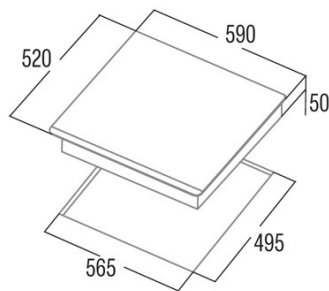

GIGA 600 WH

Cod. **08026003**

EAN **8422248059206**

INFORMACIÓN GENERAL

EAN/UPC	8422248059206
Subfamily	Induction

Product fiche

Number of cooking zones	4
Zone 1: Technology	Induction
Zone 1: Zone type	Rectangular Flexible
Zone 1: Position	Front Left
Zone 1: Diameter of the zone (mm)	23,5x19
Zone 1: Power (kW)	2,1
Zone 1: Booster (kW)	3,7
Zone 1: Consumption (Wh / kg)	182,7
Zone 1B: Diameter of the zone (mm)	N/A
Zone 1C: Diameter of the zone (mm)	N/A
Zone 2: Technology	Induction
Zone 2: Zone type	Rectangular Flexible
Zone 2: Position	Rear Left
Zone 2: Diameter of the zone (mm)	23,5x19
Zone 2: Power (kW)	2,1
Zone 2: Booster (kW)	3,7
Zone 2: Consumption (Wh / kg)	182,7
Zone 2B: Diameter of the zone (mm)	N/A
Zone 2C: Diameter of the zone (mm)	N/A
Zone 3: Technology	Induction
Zone 3: Zone type	Rectangular Flexible
Zone 3: Position	Rear Right
Zone 3: Diameter of the zone (mm)	23,5x19
Zone 3: Power (kW)	2,1
Zone 3: Booster (kW)	3,7
Zone 3: Consumption (Wh / kg)	182,7
Zone 3B: Diameter of the zone (mm)	N/A
Zone 3C: Diameter of the zone (mm)	N/A
Zone 4: Technology	Induction
Zone 4: Zone type	Rectangular Flexible
Zone 4: Position	Front Right
Zone 4: Diameter of the zone (mm)	23,5x19
Zone 4: Power (kW)	2,1
Zone 4: Booster (kW)	3,7
Zone 4: Consumption (Wh / kg)	182,7
Zone 4B: Diameter of the zone (mm)	N/A
Zone 4C: Diameter of the zone (mm)	N/A
Zone 5: Technology	N/A
Zone 5: Zone type	N/A
Zone 5: Position	N/A
Zone 5: Diameter of the zone (mm)	N/A
Zone 5B: Diameter of the zone (mm)	N/A
Zone 5C: Diameter of the zone (mm)	N/A
Zone 6: Technology	N/A
Zone 6: Zone type	N/A
Zone 6: Position	N/A
Zone 6: Diameter of the zone (mm)	N/A
Zone 6B: Diameter of the zone (mm)	N/A
Zone 6C: Diameter of the zone (mm)	N/A

Dimensions

Width (mm)	590
Height (mm)	50
Depth (mm)	520
Built-in width (mm)	565
Built-in depth (mm)	495
Easy installation System	Quick Fix