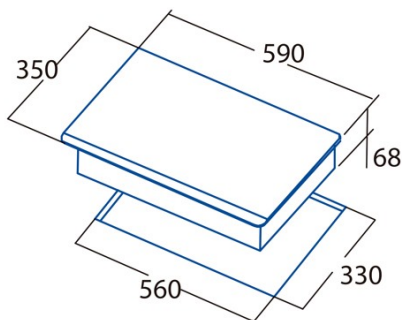

IB 2 PLUS BK

Cod. **08027203**

EAN **8422248055864**

INFORMACIÓN GENERAL

EAN/UPC	8422248055864
Subfamily	Induction

Product fiche

Number of cooking zones	2
Zone 1: Technology	Induction
Zone 1: Zone type	Simple
Zone 1: Position	Left
Zone 1: Diameter of the zone (mm)	22
Zone 1: Power (kW)	2,3
Zone 1: Booster (kW)	3
Zone 1: Consumption (Wh / kg)	176,3
Zone 1B: Diameter of the zone (mm)	N/A
Zone 1C: Diameter of the zone (mm)	N/A
Zone 2: Technology	Induction
Zone 2: Zone type	Simple
Zone 2: Position	Right
Zone 2: Diameter of the zone (mm)	18
Zone 2: Power (kW)	1,4
Zone 2: Consumption (Wh / kg)	184,9
Zone 2B: Diameter of the zone (mm)	N/A
Zone 2C: Diameter of the zone (mm)	N/A
Zone 3: Technology	N/A
Zone 3: Zone type	N/A
Zone 3: Position	N/A
Zone 3: Diameter of the zone (mm)	N/A
Zone 3B: Diameter of the zone (mm)	N/A
Zone 3C: Diameter of the zone (mm)	N/A
Zone 4: Technology	N/A
Zone 4: Zone type	N/A
Zone 4: Position	N/A
Zone 4: Diameter of the zone (mm)	N/A
Zone 4B: Diameter of the zone (mm)	N/A
Zone 4C: Diameter of the zone (mm)	N/A
Zone 5: Technology	N/A
Zone 5: Zone type	N/A
Zone 5: Position	N/A
Zone 5: Diameter of the zone (mm)	N/A
Zone 5B: Diameter of the zone (mm)	N/A
Zone 5C: Diameter of the zone (mm)	N/A
Zone 6: Technology	N/A
Zone 6: Zone type	N/A
Zone 6: Position	N/A
Zone 6: Diameter of the zone (mm)	N/A
Zone 6B: Diameter of the zone (mm)	N/A
Zone 6C: Diameter of the zone (mm)	N/A

Dimensions

Width (mm)	590
Depth (mm)	350
Built-in width (mm)	560
Built-in depth (mm)	330
Easy installation System	Quick Fix

Finishing

Material	Glass
Bevel	Front
Frame	No
Cooking supports	N/A

Control

Control type	Touch control
Control Position	Front Right
Independent control by zone	-
Hidden control	-
Power levels	9 + Booster
Knob type	N/A
Cooking time programming	√
Countdown alarm	√
Power management	-
Connectivity	No
Auto Ignition	N/A