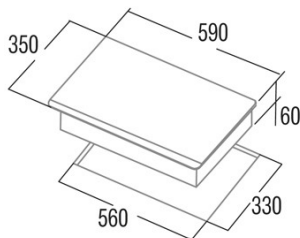

IB2 PLUS BK

Cod. **08027208**

EAN **8422248109420**

INFORMACIÓN GENERAL

| | |
|-----------|---------------|
| EAN/UPC | 8422248109420 |
| Subfamily | Induction |

Product fiche

| | |
|-----------------------------------|-----------|
| Number of cooking zones | 2 |
| Zone 1: Technology | Induction |
| Zone 1: Zone type | Simple |
| Zone 1: Position | Right |
| Zone 1: Diameter of the zone (mm) | 16 |
| Zone 1: Power (kW) | 14 |
| Zone 1: Consumption (Wh / kg) | 1851 |
| Zone 2: Technology | Induction |
| Zone 2: Zone type | Simple |
| Zone 2: Position | Left |
| Zone 2: Diameter of the zone (mm) | 21 |
| Zone 2: Power (kW) | 23 |
| Zone 2: Booster (kW) | 1763 |
| Zone 2: Consumption (Wh / kg) | 183 |

Dimensions

| | |
|--------------------------|-----------|
| Width (mm) | 590 |
| Height (mm) | 68 |
| Depth (mm) | 350 |
| Built-in width (mm) | 560 |
| Built-in height (mm) | 320 |
| Built-in depth (mm) | 88 |
| Easy installation System | Quick Fix |