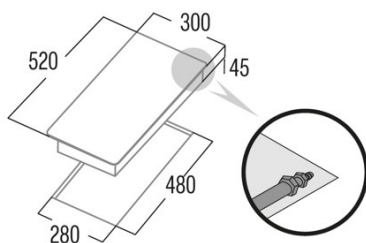

GI 3002 X

Cod. 08039600

EAN 8422248108829

INFORMACIÓN GENERAL

EAN/UPC	8422248108829
Subfamily	Gas

Product fiche

Number of cooking zones	2
Zone 1: Technology	Gas
Zone 1: Zone type	Rapid
Zone 1: Position	Rear
Zone 1: Diameter of the zone (mm)	N/A
Zone 1: Power (kW)	3
Zone 1: Consumption (Wh / kg)	286
Zone 1B: Diameter of the zone (mm)	N/A
Zone 1C: Diameter of the zone (mm)	N/A
Zone 2: Technology	Gas
Zone 2: Zone type	Auxiliary
Zone 2: Position	Front
Zone 2: Diameter of the zone (mm)	N/A
Zone 2: Power (kW)	1
Zone 2: Consumption (Wh / kg)	95
Zone 2B: Diameter of the zone (mm)	N/A
Zone 2C: Diameter of the zone (mm)	N/A
Zone 3: Technology	N/A
Zone 3: Diameter of the zone (mm)	N/A
Zone 3B: Diameter of the zone (mm)	N/A
Zone 3C: Diameter of the zone (mm)	N/A
Zone 4: Technology	N/A
Zone 4: Diameter of the zone (mm)	N/A
Zone 4B: Diameter of the zone (mm)	N/A
Zone 4C: Diameter of the zone (mm)	N/A
Zone 5: Technology	N/A
Zone 5: Diameter of the zone (mm)	N/A
Zone 5B: Diameter of the zone (mm)	N/A
Zone 5C: Diameter of the zone (mm)	N/A
Zone 6: Technology	N/A
Zone 6: Diameter of the zone (mm)	N/A
Zone 6B: Diameter of the zone (mm)	N/A
Zone 6C: Diameter of the zone (mm)	N/A

Dimensions

Width (mm)	300
Height (mm)	45
Depth (mm)	520
Built-in width (mm)	280
Built-in depth (mm)	480
Easy installation System	Clamping System

Finishing

Material	Stainless Steel
Bevel	No
Frame	No
Cooking supports	Cast Iron