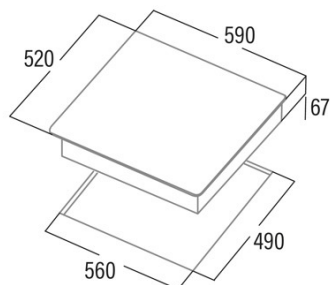

TN 604 B

Cod. 08040011

EAN 8422248109321

INFORMACIÓN GENERAL

EAN/UPC	8422248109321
Subfamily	Radiant

Product fiche

Number of cooking zones	4
Zone 1: Technology	Radiant
Zone 1: Zone type	Simple
Zone 1: Position	Front Left
Zone 1: Diameter of the zone (mm)	14
Zone 1: Power (kW)	1,2
Zone 1: Consumption (Wh / kg)	187,7
Zone 1B: Diameter of the zone (mm)	N/A
Zone 1C: Diameter of the zone (mm)	N/A
Zone 2: Technology	Radiant
Zone 2: Zone type	Simple
Zone 2: Position	Rear Left
Zone 2: Diameter of the zone (mm)	18
Zone 2: Power (kW)	1,8
Zone 2: Consumption (Wh / kg)	183,4
Zone 2B: Diameter of the zone (mm)	N/A
Zone 2C: Diameter of the zone (mm)	N/A
Zone 3: Technology	Radiant
Zone 3: Zone type	Simple
Zone 3: Position	Rear Right
Zone 3: Diameter of the zone (mm)	14
Zone 3: Power (kW)	1,2
Zone 3: Consumption (Wh / kg)	194,1
Zone 3B: Diameter of the zone (mm)	N/A
Zone 3C: Diameter of the zone (mm)	N/A
Zone 4: Technology	Radiant
Zone 4: Zone type	Simple
Zone 4: Position	Front Right
Zone 4: Diameter of the zone (mm)	18
Zone 4: Power (kW)	1,8
Zone 4: Consumption (Wh / kg)	191,3
Zone 4B: Diameter of the zone (mm)	N/A
Zone 4C: Diameter of the zone (mm)	N/A
Zone 5: Technology	N/A
Zone 5: Zone type	N/A
Zone 5: Position	N/A
Zone 5: Diameter of the zone (mm)	N/A
Zone 5B: Diameter of the zone (mm)	N/A
Zone 5C: Diameter of the zone (mm)	N/A
Zone 6: Technology	N/A
Zone 6: Zone type	N/A
Zone 6: Position	N/A
Zone 6: Diameter of the zone (mm)	N/A
Zone 6B: Diameter of the zone (mm)	N/A
Zone 6C: Diameter of the zone (mm)	N/A

Dimensions

Width (mm)	590
Depth (mm)	520
Built-in width (mm)	560
Built-in depth (mm)	490
Easy installation System	Quick Fix

Finishing

Material	Glass
Bevel	No
Frame	No

Cooking supports	N/A
------------------	-----