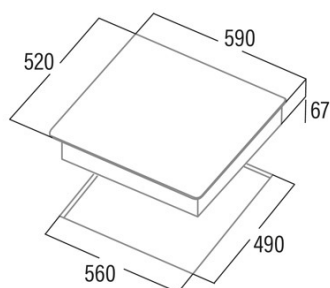

TN 604 B

Cod. 08040011

EAN 8422248109321

INFORMACIÓN GENERAL

EAN/UPC	8422248109321
Subfamily	Radiant

Product fiche

Number of cooking zones	4
Zone 1: Technology	Radiant
Zone 1: Zone type	Simple
Zone 1: Position	Front Left
Zone 1: Diameter of the zone (mm)	14
Zone 1: Power (kW)	1,2
Zone 1: Consumption (Wh / kg)	187,7
Zone 1B: Diameter of the zone (mm)	N/A
Zone 1C: Diameter of the zone (mm)	N/A
Zone 2: Technology	Radiant
Zone 2: Zone type	Simple
Zone 2: Position	Rear Left
Zone 2: Diameter of the zone (mm)	18
Zone 2: Power (kW)	1,8
Zone 2: Consumption (Wh / kg)	183,4
Zone 2B: Diameter of the zone (mm)	N/A
Zone 2C: Diameter of the zone (mm)	N/A
Zone 3: Technology	Radiant
Zone 3: Zone type	Simple
Zone 3: Position	Rear Right
Zone 3: Diameter of the zone (mm)	14
Zone 3: Power (kW)	1,2
Zone 3: Consumption (Wh / kg)	194,1
Zone 3B: Diameter of the zone (mm)	N/A
Zone 3C: Diameter of the zone (mm)	N/A
Zone 4: Technology	Radiant
Zone 4: Zone type	Simple
Zone 4: Position	Front Right
Zone 4: Diameter of the zone (mm)	18
Zone 4: Power (kW)	1,8
Zone 4: Consumption (Wh / kg)	191,3
Zone 4B: Diameter of the zone (mm)	N/A
Zone 4C: Diameter of the zone (mm)	N/A
Zone 5: Technology	N/A
Zone 5: Zone type	N/A
Zone 5: Position	N/A
Zone 5: Diameter of the zone (mm)	N/A
Zone 5B: Diameter of the zone (mm)	N/A
Zone 5C: Diameter of the zone (mm)	N/A
Zone 6: Technology	N/A
Zone 6: Zone type	N/A
Zone 6: Position	N/A
Zone 6: Diameter of the zone (mm)	N/A
Zone 6B: Diameter of the zone (mm)	N/A
Zone 6C: Diameter of the zone (mm)	N/A

Dimensions

Width (mm)	590
Depth (mm)	520
Built-in width (mm)	560
Built-in depth (mm)	490
Easy installation System	Quick Fix

Finishing

Material	Glass
Bevel	No
Frame	No

Cooking supports	N/A
------------------	-----