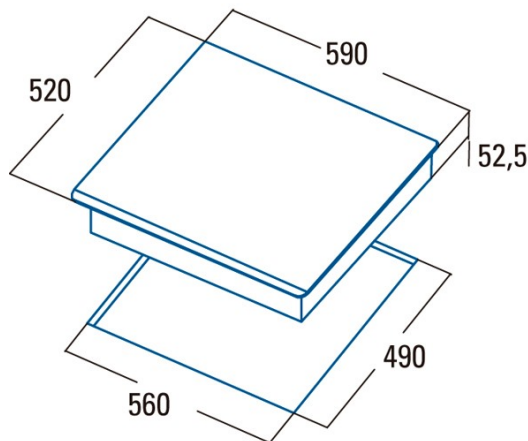

INSB 6004 BK

Cod. **08040406**

EAN **8422248079594**

INFORMACIÓN GENERAL

EAN/UPC	8422248079594
Subfamily	Induction

Product fiche

Number of cooking zones	4
Zone 1: Technology	Induction
Zone 1: Zone type	Simple
Zone 1: Position	Front Left
Zone 1: Diameter of the zone (mm)	21
Zone 1: Power (kW)	2,3
Zone 1: Booster (kW)	2,6
Zone 1: Consumption (Wh / kg)	182,9
Zone 1B: Diameter of the zone (mm)	N/A
Zone 1C: Diameter of the zone (mm)	N/A
Zone 2: Technology	Induction
Zone 2: Zone type	Simple
Zone 2: Position	Rear Left
Zone 2: Diameter of the zone (mm)	16
Zone 2: Power (kW)	1,2
Zone 2: Booster (kW)	1,5
Zone 2: Consumption (Wh / kg)	182,8
Zone 2B: Diameter of the zone (mm)	N/A
Zone 2C: Diameter of the zone (mm)	N/A
Zone 3: Technology	Induction
Zone 3: Zone type	Simple
Zone 3: Position	Rear Right
Zone 3: Diameter of the zone (mm)	18
Zone 3: Power (kW)	1,8
Zone 3: Booster (kW)	2,3
Zone 3: Consumption (Wh / kg)	179,2
Zone 3B: Diameter of the zone (mm)	N/A
Zone 3C: Diameter of the zone (mm)	N/A
Zone 4: Technology	Induction
Zone 4: Zone type	Simple
Zone 4: Position	Front Right
Zone 4: Diameter of the zone (mm)	16
Zone 4: Power (kW)	1,2
Zone 4: Booster (kW)	1,5
Zone 4: Consumption (Wh / kg)	179,5
Zone 4B: Diameter of the zone (mm)	N/A
Zone 4C: Diameter of the zone (mm)	N/A
Zone 5: Technology	N/A
Zone 5: Zone type	N/A
Zone 5: Position	N/A
Zone 5: Diameter of the zone (mm)	N/A
Zone 5B: Diameter of the zone (mm)	N/A
Zone 5C: Diameter of the zone (mm)	N/A
Zone 6: Technology	N/A
Zone 6: Zone type	N/A
Zone 6: Position	N/A
Zone 6: Diameter of the zone (mm)	N/A
Zone 6B: Diameter of the zone (mm)	N/A
Zone 6C: Diameter of the zone (mm)	N/A

Dimensions

Width (mm)	590
Height (mm)	58
Depth (mm)	520
Built-in width (mm)	565
Built-in height (mm)	54
Built-in depth (mm)	495