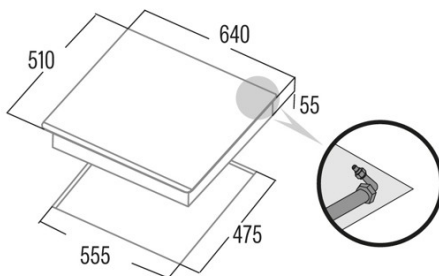

INFORMACIÓN GENERAL

EAN/UPC	8422248072557
Subfamily	Gas

Product fiche

Number of cooking zones	4
Zone 1: Technology	GAS
Zone 1: Zone type	Triple
Zone 1: Position	Right
Zone 1: Power (kW)	3,5
Zone 2: Technology	GAS
Zone 2: Zone type	Rapid
Zone 2: Position	Left
Zone 2: Power (kW)	3
Zone 3: Technology	GAS
Zone 3: Zone type	Semirapid
Zone 3: Position	Rear Centre
Zone 3: Power (kW)	1,75
Zone 4: Technology	GAS
Zone 4: Zone type	Auxiliary
Zone 4: Position	Front Centre
Zone 4: Power (kW)	1

Dimensions

Width (mm)	640
Height (mm)	55
Depth (mm)	510
Built-in width (mm)	555
Built-in depth (mm)	475
Easy installation System	Clamping System

Finishing

Material	Glass
Bevel	Front
Frame	No
Cooking supports	Cast Iron

Control

Control type	Mechanical
Control Position	Front Centre
Independent control by zone	√
Hidden control	-
Power levels	Gradual
Cooking time programming	-
Countdown alarm	-
Power management	-
Available Power Limits (kW)	No
Connectivity	No
Auto Ignition	220-240V

Security

Security lock	-
Child lock	No
Residual heat indicator	-
Automatic detection of cookware	-
Intelligent detection of cookware	-
Automatic safety shutdown	-
Liquid spill protection	-
Safety Valve	√

Electrical connection

Rated voltage (V)	220-240