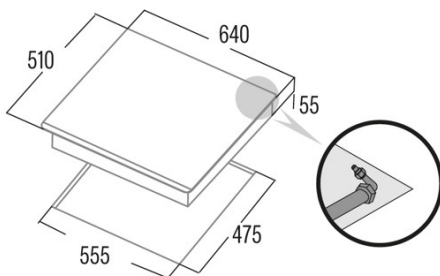

INFORMACIÓN GENERAL

EAN/UPC	8422248078788
Subfamily	Gas

Product fiche

Number of cooking zones	4
Zone 1: Technology	GAS
Zone 1: Zone type	Triple
Zone 1: Position	Right
Zone 1: Power (kW)	3,5
Zone 2: Technology	GAS
Zone 2: Zone type	Rapid
Zone 2: Position	Left
Zone 2: Power (kW)	3
Zone 3: Technology	GAS
Zone 3: Zone type	Semirapid
Zone 3: Position	Rear Centre
Zone 3: Power (kW)	1,75
Zone 4: Technology	GAS
Zone 4: Zone type	Auxiliary
Zone 4: Position	Front Centre
Zone 4: Power (kW)	1

Dimensions

Width (mm)	640
Height (mm)	55
Depth (mm)	500
Built-in width (mm)	555
Built-in depth (mm)	475
Easy installation System	Clamping System

Finishing

Material	Glass
Bevel	Front
Frame	No
Cooking supports	Cast Iron

Control

Control type	Mechanical
Control Position	Front Centre
Independent control by zone	√
Hidden control	-
Power levels	Gradual
Cooking time programming	-
Countdown alarm	-
Power management	-
Available Power Limits (kW)	No
Connectivity	No
Auto Ignition	220-240V

Security

Security lock	-
Child lock	No
Residual heat indicator	-
Automatic detection of cookware	-
Intelligent detection of cookware	-
Automatic safety shutdown	-
Liquid spill protection	-
Safety Valve	√

Electrical connection

Rated voltage (V)	220-240