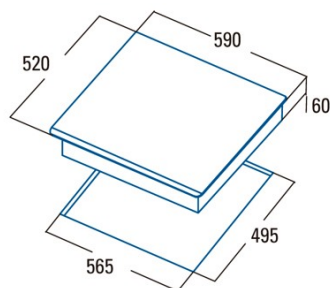

IDB 6003 PRO BK

Cod. **08063102**

EAN **8422248077675**

INFORMACIÓN GENERAL

EAN/UPC	8422248077675
Subfamily	Induction

Product fiche

Number of cooking zones	3
Zone 1: Technology	Induction
Zone 1: Zone type	Simple
Zone 1: Position	Front Left
Zone 1: Diameter of the zone (mm)	23
Zone 1: Power (kW)	2,3
Zone 1: Booster (kW)	2,6
Zone 1: Consumption (Wh / kg)	184,1
Zone 1B: Diameter of the zone (mm)	N/A
Zone 1C: Diameter of the zone (mm)	N/A
Zone 2: Technology	Induction
Zone 2: Zone type	Simple
Zone 2: Position	Rear Left
Zone 2: Diameter of the zone (mm)	18
Zone 2: Power (kW)	1,2
Zone 2: Booster (kW)	1,5
Zone 2: Consumption (Wh / kg)	181,7
Zone 2B: Diameter of the zone (mm)	N/A
Zone 2C: Diameter of the zone (mm)	N/A
Zone 3: Technology	Induction
Zone 3: Zone type	Simple
Zone 3: Position	Right
Zone 3: Diameter of the zone (mm)	30
Zone 3: Power (kW)	2,3
Zone 3: Booster (kW)	3
Zone 3: Consumption (Wh / kg)	180,8
Zone 3B: Diameter of the zone (mm)	N/A
Zone 3C: Diameter of the zone (mm)	N/A
Zone 4: Technology	N/A
Zone 4: Zone type	N/A
Zone 4: Position	N/A
Zone 4: Diameter of the zone (mm)	N/A
Zone 4B: Diameter of the zone (mm)	N/A
Zone 4C: Diameter of the zone (mm)	N/A
Zone 5: Technology	N/A
Zone 5: Zone type	N/A
Zone 5: Position	N/A
Zone 5: Diameter of the zone (mm)	N/A
Zone 5B: Diameter of the zone (mm)	N/A
Zone 5C: Diameter of the zone (mm)	N/A
Zone 6: Technology	N/A
Zone 6: Zone type	N/A
Zone 6: Position	N/A
Zone 6: Diameter of the zone (mm)	N/A
Zone 6B: Diameter of the zone (mm)	N/A
Zone 6C: Diameter of the zone (mm)	N/A

Dimensions

Width (mm)	590
Height (mm)	60
Depth (mm)	520
Built-in width (mm)	565
Built-in depth (mm)	495
Easy installation System	Quick Fix

Finishing

Material	Glass
----------	-------

Bevel	Front
Frame	No
Cooking supports	N/A