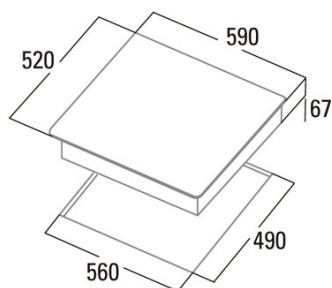

TT 603

Cod. 08063107

EAN 8422248082525

INFORMACIÓN GENERAL

EAN/UPC	8422248082525
Subfamily	Radiant

Product fiche

Number of cooking zones	3
Zone 1: Technology	Radiant
Zone 1: Zone type	Simple
Zone 1: Position	Front Right
Zone 1: Diameter of the zone (mm)	18
Zone 1: Power (kW)	1,8
Zone 1: Consumption (Wh / kg)	147,1
Zone 1B: Diameter of the zone (mm)	N/A
Zone 1C: Diameter of the zone (mm)	N/A
Zone 2: Technology	Radiant
Zone 2: Zone type	Simple
Zone 2: Position	Rear Right
Zone 2: Diameter of the zone (mm)	14
Zone 2: Power (kW)	1,2
Zone 2: Consumption (Wh / kg)	147
Zone 2B: Diameter of the zone (mm)	N/A
Zone 2C: Diameter of the zone (mm)	N/A
Zone 3: Technology	Radiant
Zone 3: Zone type	Simple
Zone 3: Position	Rear Left
Zone 3: Diameter of the zone (mm)	27
Zone 3: Power (kW)	2,7
Zone 3: Consumption (Wh / kg)	140,1
Zone 3B: Diameter of the zone (mm)	21
Zone 3B: Power (kW)	1,95
Zone 3B: Consumption (Wh / kg)	140,1
Zone 3C: Diameter of the zone (mm)	14,5
Zone 3C: Power (kW)	1,05
Zone 3C: Consumption (Wh / kg)	140,1
Zone 4: Technology	N/A
Zone 4: Diameter of the zone (mm)	N/A
Zone 4B: Diameter of the zone (mm)	N/A
Zone 4C: Diameter of the zone (mm)	N/A
Zone 5: Technology	N/A
Zone 5: Diameter of the zone (mm)	N/A
Zone 5B: Diameter of the zone (mm)	N/A
Zone 5C: Diameter of the zone (mm)	N/A
Zone 6: Technology	N/A
Zone 6: Diameter of the zone (mm)	N/A
Zone 6B: Diameter of the zone (mm)	N/A
Zone 6C: Diameter of the zone (mm)	N/A

Dimensions

Width (mm)	590
Height (mm)	67
Depth (mm)	520
Built-in height (mm)	560
Built-in depth (mm)	490
Easy installation System	Quick Fix

Finishing

Material	Stainless Steel
Bevel	No
Frame	No
Cooking supports	Cast Iron