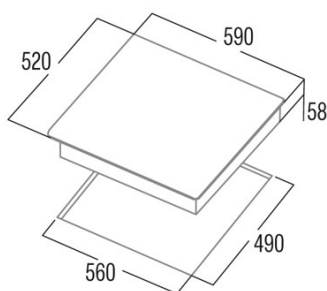

IBS 63032 220-240V 50-60Hz

Cod. **08063116**

EAN **8422248351836**

INFORMACIÓN GENERAL

EAN/UPC	8422248351836
Subfamily	Induction

Product fiche

Number of cooking zones	3
Zone 1: Technology	Induction
Zone 1: Zone type	Simple
Zone 1: Position	Front Left
Zone 1: Diameter of the zone (mm)	21
Zone 1: Power (kW)	2,3
Zone 1: Booster (kW)	2,6
Zone 1: Consumption (Wh / kg)	177,6
Zone 2: Technology	Induction
Zone 2: Zone type	Simple
Zone 2: Position	Rear Left
Zone 2: Diameter of the zone (mm)	16
Zone 2: Power (kW)	1,2
Zone 2: Booster (kW)	1,5
Zone 2: Consumption (Wh / kg)	170
Zone 3: Technology	Induction
Zone 3: Zone type	Simple
Zone 3: Position	Right
Zone 3: Diameter of the zone (mm)	28
Zone 3: Power (kW)	2,3
Zone 3: Booster (kW)	3
Zone 3: Consumption (Wh / kg)	189,7

Dimensions

Width (mm)	590
Height (mm)	58
Depth (mm)	520
Built-in width (mm)	560
Built-in height (mm)	490
Built-in depth (mm)	105
Easy installation System	Quick Fix

Control

Control type	Slider Touch Control
Control Position	Front Centre
Independent control by zone	√
Hidden control	-
Power levels	9 + Booster
Knob type	N/A
Cooking time programming	√
Available Power Limits (kW)	2,8/3,5
Connectivity	No
Auto Ignition	N/A