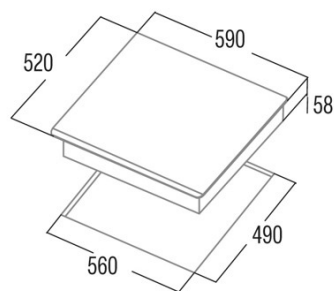

IB 6324E2 BK 220-240V 50-60Hz

Cod. **08063119**

EAN **8422248355704**

INFORMACIÓN GENERAL

EAN/UPC	8422248355704
Subfamily	Induction

Product fiche

Number of cooking zones	4
Zone 1: Technology	Induction
Zone 1: Zone type	Simple
Zone 1: Position	Rear Right
Zone 1: Diameter of the zone (mm)	18
Zone 1: Power (kW)	18
Zone 1: Booster (kW)	23
Zone 1: Consumption (Wh / kg)	1718
Zone 2: Technology	Induction
Zone 2: Zone type	Simple
Zone 2: Position	Front Right
Zone 2: Diameter of the zone (mm)	16
Zone 2: Power (kW)	12
Zone 2: Booster (kW)	15
Zone 2: Consumption (Wh / kg)	1912
Zone 3: Technology	Induction
Zone 3: Zone type	Simple
Zone 3: Position	Rear Left
Zone 3: Diameter of the zone (mm)	16
Zone 3: Power (kW)	12
Zone 3: Booster (kW)	15
Zone 3: Consumption (Wh / kg)	170
Zone 4: Technology	Induction
Zone 4: Zone type	Simple
Zone 4: Position	Front Left
Zone 4: Diameter of the zone (mm)	21
Zone 4: Power (kW)	18
Zone 4: Booster (kW)	23
Zone 4: Consumption (Wh / kg)	1741

Dimensions

Width (mm)	590
Height (mm)	58
Depth (mm)	520
Built-in width (mm)	54
Built-in depth (mm)	49
Easy installation System	No

Finishing

Material	Glass
Bevel	Front
Frame	No
Cooking supports	N/A

Control