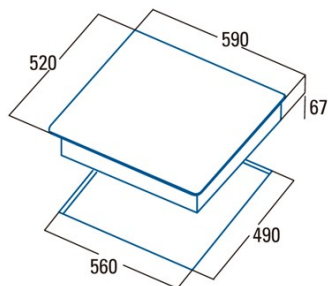

TD 6003 BK

Cod. **08063403**

EAN **8422248094207**

INFORMACIÓN GENERAL

EAN/UPC	8422248094207
Subfamily	Radiant

Product fiche

Number of cooking zones	3
Zone 1: Technology	Radiant
Zone 1: Zone type	Double
Zone 1: Position	Left
Zone 1: Diameter of the zone (mm)	27
Zone 1: Power (kW)	2,4
Zone 1: Consumption (Wh / kg)	193,5
Zone 1B: Diameter of the zone (mm)	21
Zone 1B: Power (kW)	1,5
Zone 1C: Diameter of the zone (mm)	N/A
Zone 2: Technology	Radiant
Zone 2: Zone type	Simple
Zone 2: Position	Rear Right
Zone 2: Diameter of the zone (mm)	14
Zone 2: Power (kW)	1,2
Zone 2: Consumption (Wh / kg)	185,4
Zone 2B: Diameter of the zone (mm)	N/A
Zone 2C: Diameter of the zone (mm)	N/A
Zone 3: Technology	Radiant
Zone 3: Zone type	Simple
Zone 3: Position	Front Right
Zone 3: Diameter of the zone (mm)	18
Zone 3: Power (kW)	1,8
Zone 3: Consumption (Wh / kg)	195,4
Zone 3B: Diameter of the zone (mm)	N/A
Zone 3C: Diameter of the zone (mm)	N/A
Zone 4: Technology	N/A
Zone 4: Zone type	N/A
Zone 4: Position	N/A
Zone 4: Diameter of the zone (mm)	N/A
Zone 4B: Diameter of the zone (mm)	N/A
Zone 4C: Diameter of the zone (mm)	N/A
Zone 5: Technology	N/A
Zone 5: Zone type	N/A
Zone 5: Position	N/A
Zone 5: Diameter of the zone (mm)	N/A
Zone 5B: Diameter of the zone (mm)	N/A
Zone 5C: Diameter of the zone (mm)	N/A
Zone 6: Technology	N/A
Zone 6: Zone type	N/A
Zone 6: Position	N/A
Zone 6: Diameter of the zone (mm)	N/A
Zone 6B: Diameter of the zone (mm)	N/A
Zone 6C: Diameter of the zone (mm)	N/A

Dimensions

Width (mm)	590
Depth (mm)	520
Built-in width (mm)	560
Built-in depth (mm)	490
Easy installation System	Quick Fix

Finishing

Material	Glass
Bevel	No
Frame	No
Cooking supports	N/A

Control

Control type	TFT
Control Position	Front Left
Independent control by zone	-
Hidden control	-
Power levels	9
Knob type	N/A
Cooking time programming	-
Countdown alarm	-
Power management	-
Connectivity	No
Auto Ignition	N/A