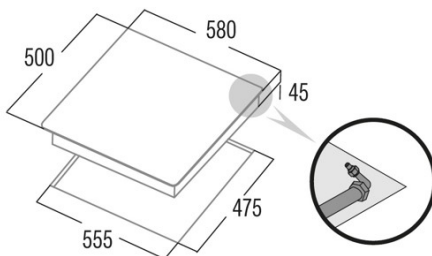

INFORMACIÓN GENERAL

EAN/UPC	8422248068369
Subfamily	Gas

Product fiche

Number of cooking zones	4
Zone 2: Technology	GAS
Zone 2: Zone type	Rapid
Zone 2: Position	Front Left
Zone 2: Power (kW)	3
Zone 3: Technology	GAS
Zone 3: Zone type	Semirapid
Zone 3: Position	Rear Left
Zone 3: Power (kW)	1,75
Zone 4: Technology	GAS
Zone 4: Zone type	Auxiliary
Zone 4: Position	Front Right
Zone 4: Power (kW)	1
Zone 5: Technology	GAS
Zone 5: Zone type	Semirapid
Zone 5: Position	Rear Right
Zone 5: Power (kW)	1,75

Dimensions

Width (mm)	580
Height (mm)	45
Depth (mm)	500
Built-in width (mm)	555
Built-in depth (mm)	475
Easy installation System	Clamping System

Finishing

Material	Stainless Steel
Bevel	No
Frame	No
Cooking supports	Cast Iron

Control

Control type	Mechanical
Control Position	Right Side
Independent control by zone	√
Hidden control	-
Power levels	Gradual
Cooking time programming	-
Countdown alarm	-
Power management	-
Available Power Limits (kW)	No
Connectivity	No
Auto Ignition	220-240V

Security

Security lock	-
Child lock	No
Residual heat indicator	-
Automatic detection of cookware	-
Intelligent detection of cookware	-
Automatic safety shutdown	-
Liquid spill protection	-
Safety Valve	√

Electrical connection

Rated voltage (V)	220-240