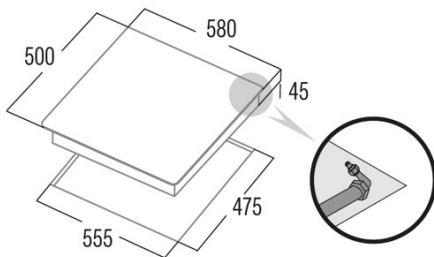

INFORMACIÓN GENERAL

EAN/UPC	8422248067775
Subfamily	Gas

Product fiche

Number of cooking zones	4
Zone 2: Technology	GAS
Zone 2: Zone type	Rapid
Zone 2: Position	Front Left
Zone 2: Power (kW)	3
Zone 3: Technology	GAS
Zone 3: Zone type	Semirapid
Zone 3: Position	Rear Left
Zone 3: Power (kW)	1,75
Zone 4: Technology	GAS
Zone 4: Zone type	Auxiliary
Zone 4: Position	Front Right
Zone 4: Power (kW)	1
Zone 5: Technology	GAS
Zone 5: Zone type	Semirapid
Zone 5: Position	Rear Right
Zone 5: Power (kW)	1,75

Dimensions

Width (mm)	580
Height (mm)	45
Depth (mm)	500
Built-in width (mm)	555
Built-in depth (mm)	475
Easy installation System	Clamping System

Finishing

Material	Stainless Steel
Bevel	No
Frame	No
Cooking supports	Cast Iron

Control

Control type	Mechanical
Control Position	Right Side
Independent control by zone	√
Hidden control	-
Power levels	Gradual
Cooking time programming	-
Countdown alarm	-
Power management	-
Available Power Limits (kW)	No
Connectivity	No
Auto Ignition	220-240V

Security

Security lock	-
Child lock	No
Residual heat indicator	-
Automatic detection of cookware	-
Intelligent detection of cookware	-
Automatic safety shutdown	-
Liquid spill protection	-
Safety Valve	√

Electrical connection

Rated voltage (V)	220-240