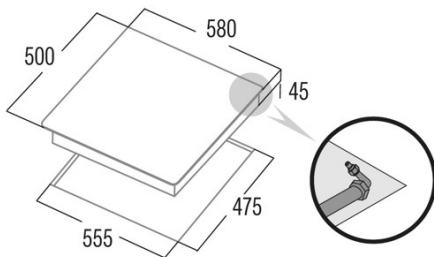

GI 6004 X

Cod. **08066600**

EAN **8422248067775**

INFORMACIÓN GENERAL

EAN/UPC	8422248067775
Subfamily	Gas

Product fiche

Number of cooking zones	4
Zone 2: Technology	GAS
Zone 2: Zone type	Rapid
Zone 2: Position	Front Left
Zone 2: Power (kW)	3
Zone 3: Technology	GAS
Zone 3: Zone type	Semirapid
Zone 3: Position	Rear Left
Zone 3: Power (kW)	1,75
Zone 4: Technology	GAS
Zone 4: Zone type	Auxiliary
Zone 4: Position	Front Right
Zone 4: Power (kW)	1
Zone 5: Technology	GAS
Zone 5: Zone type	Semirapid
Zone 5: Position	Rear Right
Zone 5: Power (kW)	1,75

Dimensions

Width (mm)	580
Height (mm)	45
Depth (mm)	500
Built-in width (mm)	555
Built-in depth (mm)	475
Easy installation System	Clamping System

Finishing

Material	Stainless Steel
Bevel	No
Frame	No
Cooking supports	Cast Iron