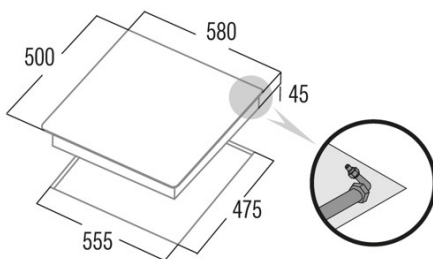

GIB 6021 X

Cod. **08068310**

EAN **8422248073684**

INFORMACIÓN GENERAL

EAN/UPC	8422248073684
Subfamily	Gas

Product fiche

Number of cooking zones	3
Zone 1: Technology	GAS
Zone 1: Zone type	Triple
Zone 1: Position	Left
Zone 1: Power (kW)	3,5
Zone 3: Technology	GAS
Zone 3: Zone type	Semirapid
Zone 3: Position	Rear Right
Zone 3: Power (kW)	1,75
Zone 4: Technology	GAS
Zone 4: Zone type	Auxiliary
Zone 4: Position	Front Right
Zone 4: Power (kW)	1

Dimensions

Width (mm)	580
Height (mm)	45
Depth (mm)	500
Built-in width (mm)	555
Built-in depth (mm)	475
Easy installation System	Clamping System

Finishing

Material	Stainless Steel
Bevel	No
Frame	No
Cooking supports	Cast Iron