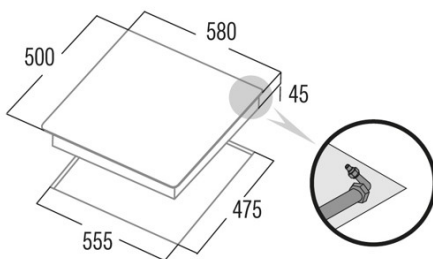

INFORMACIÓN GENERAL

EAN/UPC	8422248073684
Subfamily	Gas

Product fiche

Number of cooking zones	3
Zone 1: Technology	GAS
Zone 1: Zone type	Triple
Zone 1: Position	Left
Zone 1: Power (kW)	3,5
Zone 3: Technology	GAS
Zone 3: Zone type	Semirapid
Zone 3: Position	Rear Right
Zone 3: Power (kW)	1,75
Zone 4: Technology	GAS
Zone 4: Zone type	Auxiliary
Zone 4: Position	Front Right
Zone 4: Power (kW)	1

Dimensions

Width (mm)	580
Height (mm)	45
Depth (mm)	500
Built-in width (mm)	555
Built-in depth (mm)	475
Easy installation System	Clamping System

Finishing

Material	Stainless Steel
Bevel	No
Frame	No
Cooking supports	Cast Iron

Control

Control type	Mechanical
Control Position	Right Side
Independent control by zone	√
Hidden control	-
Power levels	Gradual
Cooking time programming	-
Countdown alarm	-
Power management	-
Available Power Limits (kW)	No
Connectivity	No
Auto Ignition	220-240V

Security

Security lock	-
Child lock	No
Residual heat indicator	-
Automatic detection of cookware	-
Intelligent detection of cookware	-
Automatic safety shutdown	-
Liquid spill protection	-
Safety Valve	√

Electrical connection

Rated voltage (V)	220-240
Rated frequency (Hz)	50/60
Rated power input (W)	6,25
Multi Phase Connection Option	2 phases
Protection against electric shock	Class I