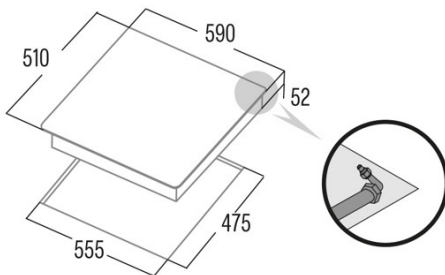

CIB 6021 BK

Cod. **08068402**

EAN **8422248073677**

INFORMACIÓN GENERAL

EAN/UPC	8422248073677
Subfamily	Gas

Product fiche

Number of cooking zones	3
Zone 1: Technology	GAS
Zone 1: Zone type	Triple
Zone 1: Position	Left
Zone 1: Power (kW)	3,5
Zone 3: Technology	GAS
Zone 3: Zone type	Semirapid
Zone 3: Position	Rear Right
Zone 3: Power (kW)	1,75
Zone 4: Technology	GAS
Zone 4: Zone type	Auxiliary
Zone 4: Position	Front Right
Zone 4: Power (kW)	1

Dimensions

Width (mm)	590
Height (mm)	52
Depth (mm)	510
Built-in width (mm)	555
Built-in depth (mm)	475
Easy installation System	Clamping System

Finishing

Material	Glass
Bevel	No
Frame	No
Cooking supports	Cast Iron