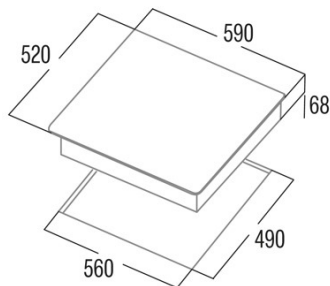

ISB 603 BK

Cod. **08073212**

EAN **8422248112703**

INFORMACIÓN GENERAL

EAN/UPC	8422248112703
Subfamily	Induction

Product fiche

Number of cooking zones	3
Zone 1: Technology	Induction
Zone 1: Zone type	Simple
Zone 1: Position	Front Left
Zone 1: Diameter of the zone (mm)	21
Zone 1: Power (kW)	2,6
Zone 2: Technology	Induction
Zone 2: Zone type	Simple
Zone 2: Position	Rear Left
Zone 2: Diameter of the zone (mm)	16
Zone 2: Power (kW)	1,5
Zone 3: Technology	Induction
Zone 3: Zone type	Simple
Zone 3: Position	Front Right
Zone 3: Diameter of the zone (mm)	28
Zone 3: Power (kW)	3

Finishing

Material	Glass
----------	-------

Control

Control type	Slider Touch Control
Control Position	Front Centre
Independent control by zone	√
Hidden control	-
Power levels	9 + Booster
Connectivity	No