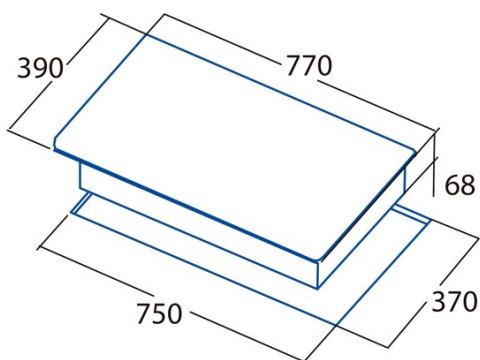

IB 753 BK

Cod. **08081202**

EAN **8422248054478**

INFORMACIÓN GENERAL

EAN/UPC	8422248054478
Subfamily	Induction

Product fiche

Number of cooking zones	3
Zone 1: Technology	Induction
Zone 1: Zone type	Simple
Zone 1: Position	Front Left
Zone 1: Diameter of the zone (mm)	22
Zone 1: Power (kW)	2,3
Zone 1: Booster (kW)	3
Zone 1: Consumption (Wh / kg)	176,3
Zone 1B: Diameter of the zone (mm)	N/A
Zone 1C: Diameter of the zone (mm)	N/A
Zone 2: Technology	Induction
Zone 2: Zone type	Simple
Zone 2: Position	Rear Centre
Zone 2: Diameter of the zone (mm)	18
Zone 2: Power (kW)	1,4
Zone 2: Consumption (Wh / kg)	184,9
Zone 2B: Diameter of the zone (mm)	N/A
Zone 2C: Diameter of the zone (mm)	N/A
Zone 3: Technology	Induction
Zone 3: Zone type	Simple
Zone 3: Position	Right
Zone 3: Diameter of the zone (mm)	27
Zone 3: Power (kW)	2,3
Zone 3: Booster (kW)	3
Zone 3: Consumption (Wh / kg)	187,2
Zone 3B: Diameter of the zone (mm)	N/A
Zone 3C: Diameter of the zone (mm)	N/A
Zone 4: Technology	N/A
Zone 4: Zone type	N/A
Zone 4: Position	N/A
Zone 4: Diameter of the zone (mm)	N/A
Zone 4B: Diameter of the zone (mm)	N/A
Zone 4C: Diameter of the zone (mm)	N/A
Zone 5: Technology	N/A
Zone 5: Zone type	N/A
Zone 5: Position	N/A
Zone 5: Diameter of the zone (mm)	N/A
Zone 5B: Diameter of the zone (mm)	N/A
Zone 5C: Diameter of the zone (mm)	N/A
Zone 6: Technology	N/A
Zone 6: Zone type	N/A
Zone 6: Position	N/A
Zone 6: Diameter of the zone (mm)	N/A
Zone 6B: Diameter of the zone (mm)	N/A
Zone 6C: Diameter of the zone (mm)	N/A

Dimensions

Width (mm)	770
Depth (mm)	390
Built-in width (mm)	750
Built-in depth (mm)	370
Easy installation System	Quick Fix

Finishing

Material	Glass
Bevel	No
Frame	No

Cooking supports	N/A
------------------	-----