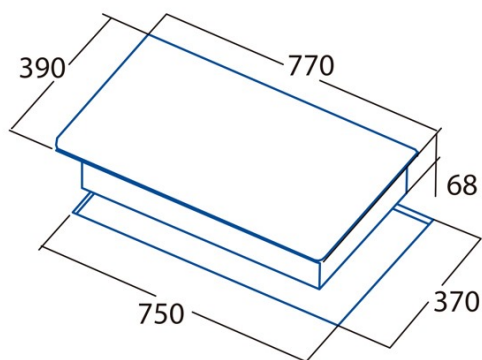

IB 753 BK

Cod. **08081202**

EAN **8422248054478**

INFORMACIÓN GENERAL

EAN/UPC	8422248054478
Subfamily	Induction

Product fiche

Number of cooking zones	3
Zone 1: Technology	Induction
Zone 1: Zone type	Simple
Zone 1: Position	Front Left
Zone 1: Diameter of the zone (mm)	22
Zone 1: Power (kW)	2,3
Zone 1: Booster (kW)	3
Zone 1: Consumption (Wh / kg)	176,3
Zone 1B: Diameter of the zone (mm)	N/A
Zone 1C: Diameter of the zone (mm)	N/A
Zone 2: Technology	Induction
Zone 2: Zone type	Simple
Zone 2: Position	Rear Centre
Zone 2: Diameter of the zone (mm)	18
Zone 2: Power (kW)	1,4
Zone 2: Consumption (Wh / kg)	184,9
Zone 2B: Diameter of the zone (mm)	N/A
Zone 2C: Diameter of the zone (mm)	N/A
Zone 3: Technology	Induction
Zone 3: Zone type	Simple
Zone 3: Position	Right
Zone 3: Diameter of the zone (mm)	27
Zone 3: Power (kW)	2,3
Zone 3: Booster (kW)	3
Zone 3: Consumption (Wh / kg)	187,2
Zone 3B: Diameter of the zone (mm)	N/A
Zone 3C: Diameter of the zone (mm)	N/A
Zone 4: Technology	N/A
Zone 4: Zone type	N/A
Zone 4: Position	N/A
Zone 4: Diameter of the zone (mm)	N/A
Zone 4B: Diameter of the zone (mm)	N/A
Zone 4C: Diameter of the zone (mm)	N/A
Zone 5: Technology	N/A
Zone 5: Zone type	N/A
Zone 5: Position	N/A
Zone 5: Diameter of the zone (mm)	N/A
Zone 5B: Diameter of the zone (mm)	N/A
Zone 5C: Diameter of the zone (mm)	N/A
Zone 6: Technology	N/A
Zone 6: Zone type	N/A
Zone 6: Position	N/A
Zone 6: Diameter of the zone (mm)	N/A
Zone 6B: Diameter of the zone (mm)	N/A
Zone 6C: Diameter of the zone (mm)	N/A

Dimensions

Width (mm)	770
Depth (mm)	390
Built-in width (mm)	750
Built-in depth (mm)	370
Easy installation System	Quick Fix

Finishing

Material	Glass
Bevel	No
Frame	No

Cooking supports	N/A
------------------	-----